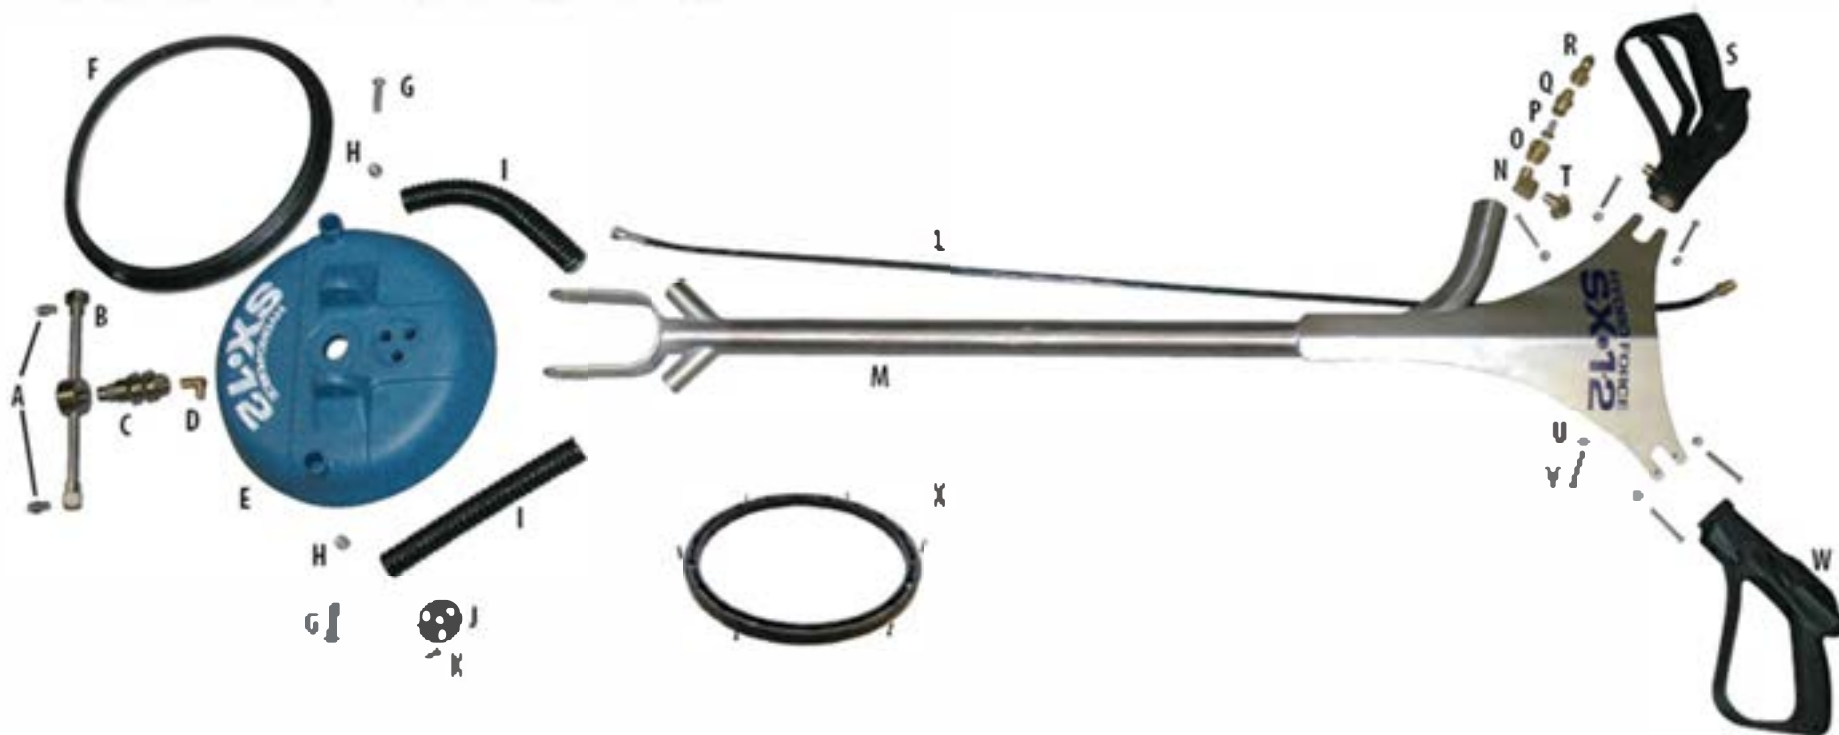

AW104 SX-12 Tile & Grout Tool

A. B632 1/8" Stainless Steel Yoke
B. NX102 30° Tee Bar
C. NX100 Swivel
D. BR260 1/4" 90° Elbow
E. NM4000 SX12 Resin Molded Head
F. AB30 SX12 Brush Skirt
G. NM4084 3/8" x 1 1/2" Screw
H. NM4085 3/8" Nut

I. NM4083 Black Vac Hose - 1" x 9'
J. NM4085 Vac Retard Ring
K. NM4087 1/4-20 x 1/2" Screw
L. NM4089 3/16" x 48" Hose
M. NM4082 Handle Assembly
N. BR282 1/4" 90° Elbow
O. NA0804 Brass Strainer Adapter
P. NA0803 Mesh Strainer

Q. NA0802 1/4" Strainer Body
R. AH102B 1/4" Male Quick Connect
S. 160010 Spray Gun Handle
T. BR272 1/4" 45° Elbow
U. NM4081 Nut
V. NM4080 10-32 x 1 5/8" Screw
W. NA0318 Plastic Gun Body
X. AW104HS Hard Boot