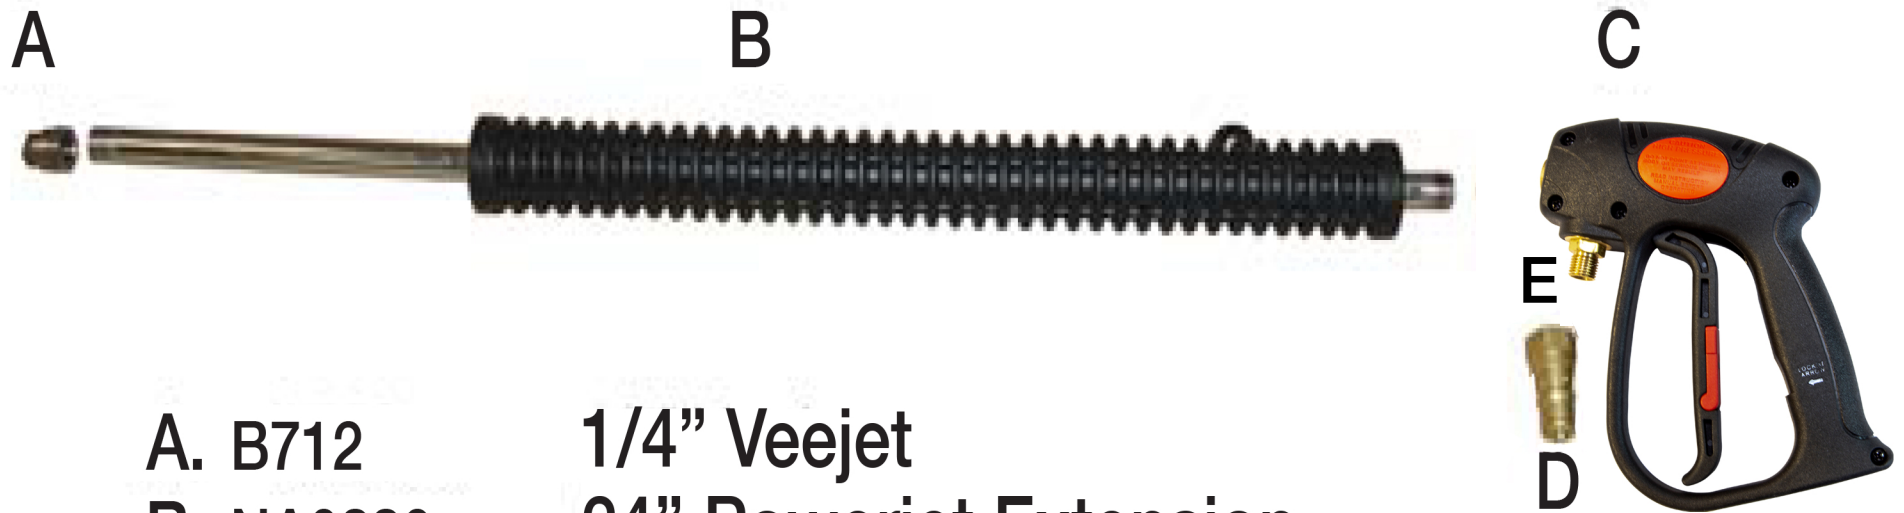

AS60 Powerjet Pressure Wash Gun

A. B712

1/4" Veejet

B. NA0880

24" Powerjet Extension

C. 1661-7110

Spray Gun Handle

D. AH102

1/4" Male Quick Connect

E. BR174

Adapter 1/4" MPT x 1/4" FPT