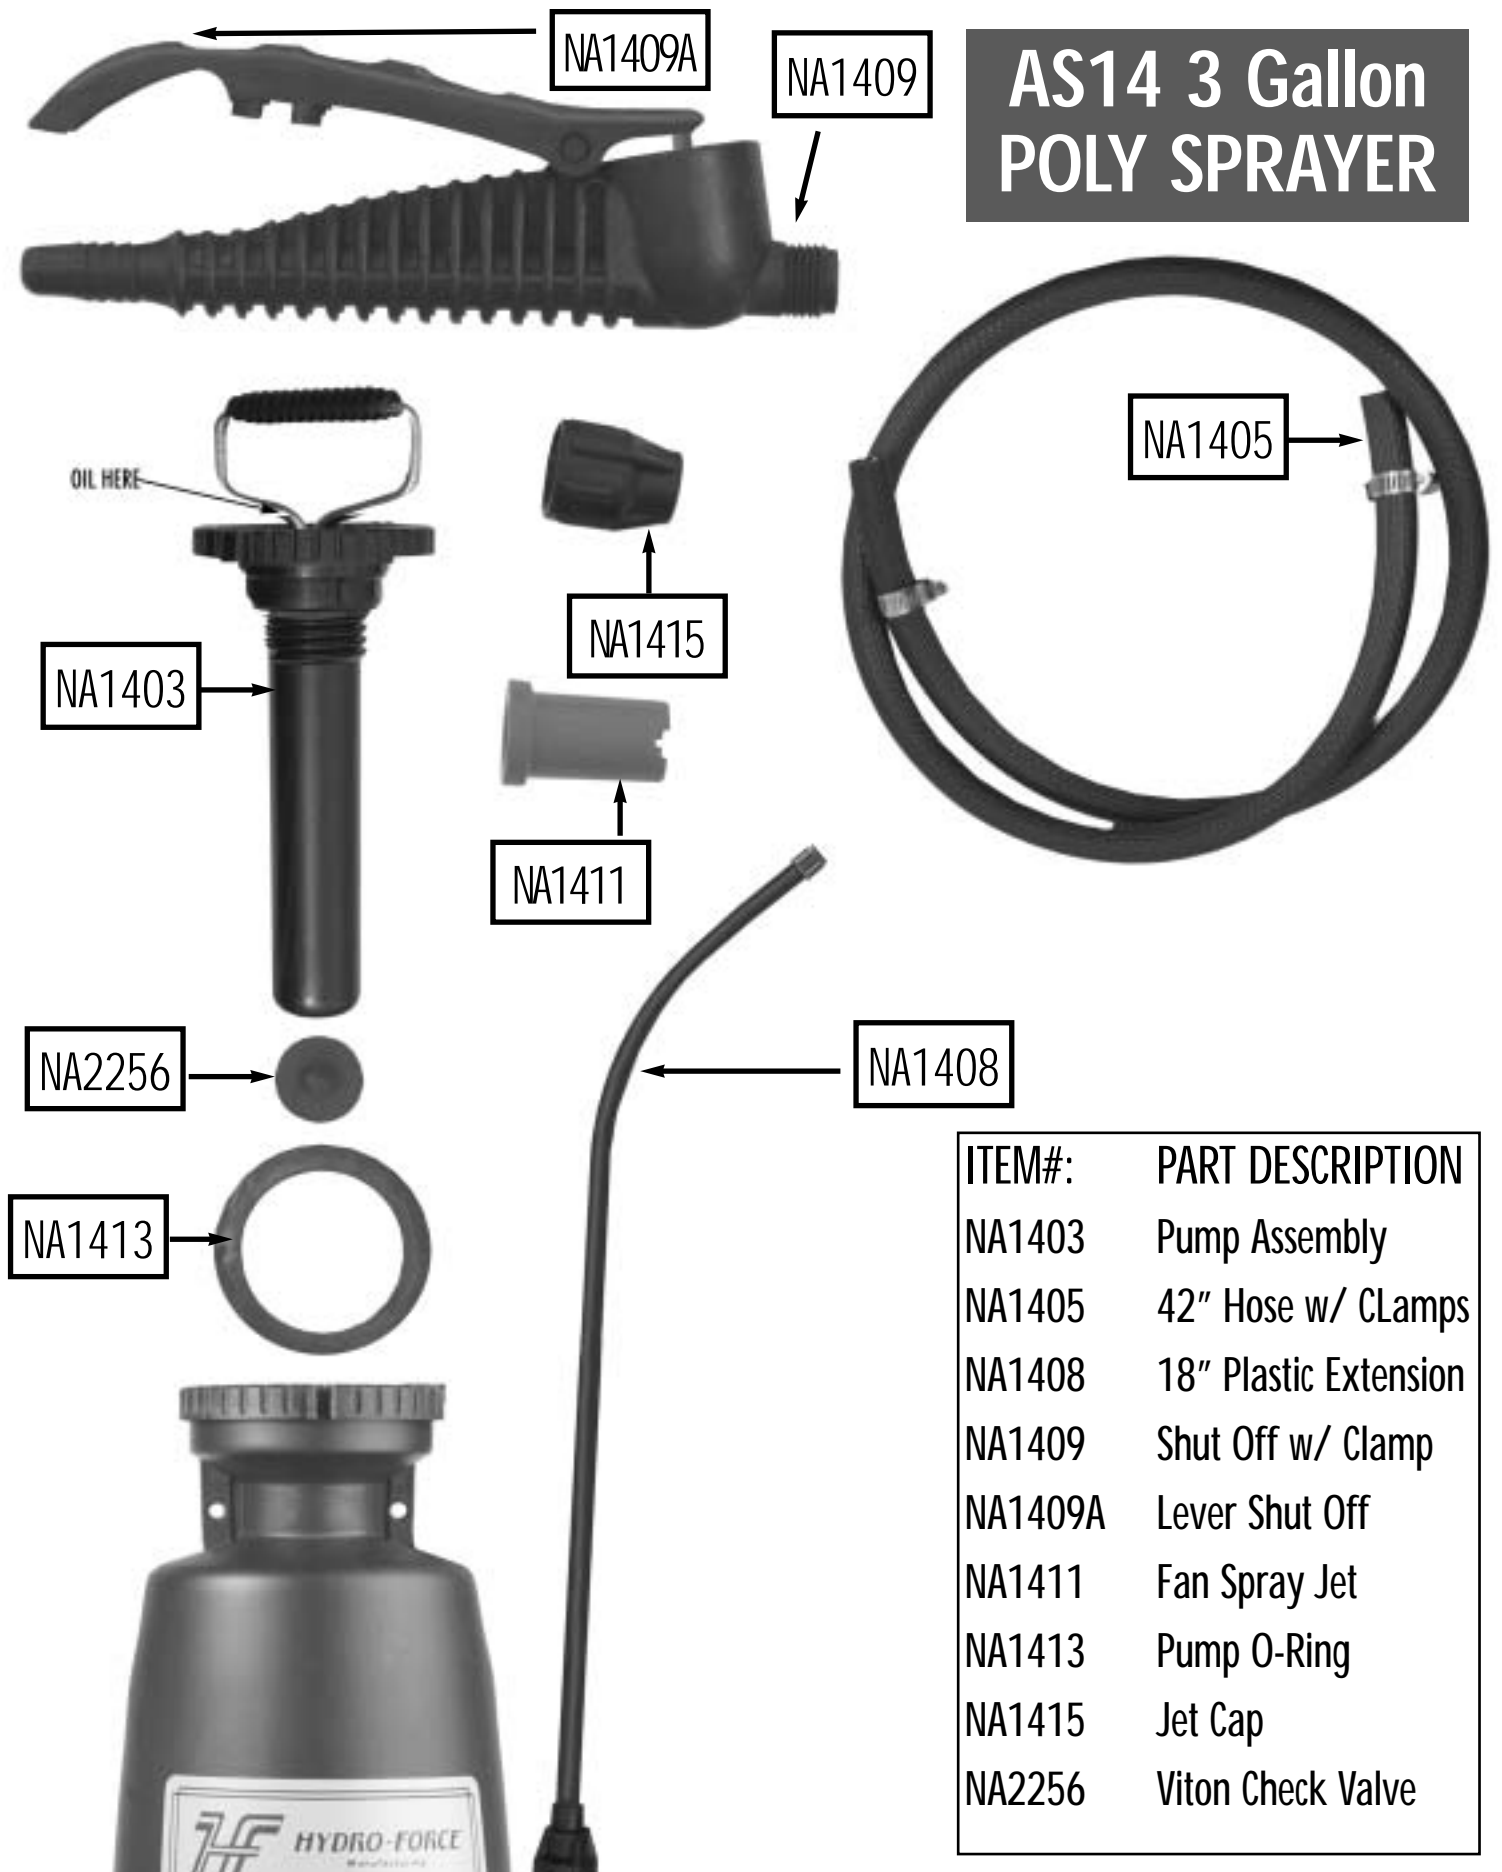

AS14 3 Gallon POLY SPRAYER

ITEM#:	PART DESCRIPTION
NA1403	Pump Assembly
NA1405	42" Hose w/ Clamps
NA1408	18" Plastic Extension
NA1409	Shut Off w/ Clamp
NA1409A	Lever Shut Off
NA1411	Fan Spray Jet
NA1413	Pump O-Ring
NA1415	Jet Cap
NA2256	Viton Check Valve