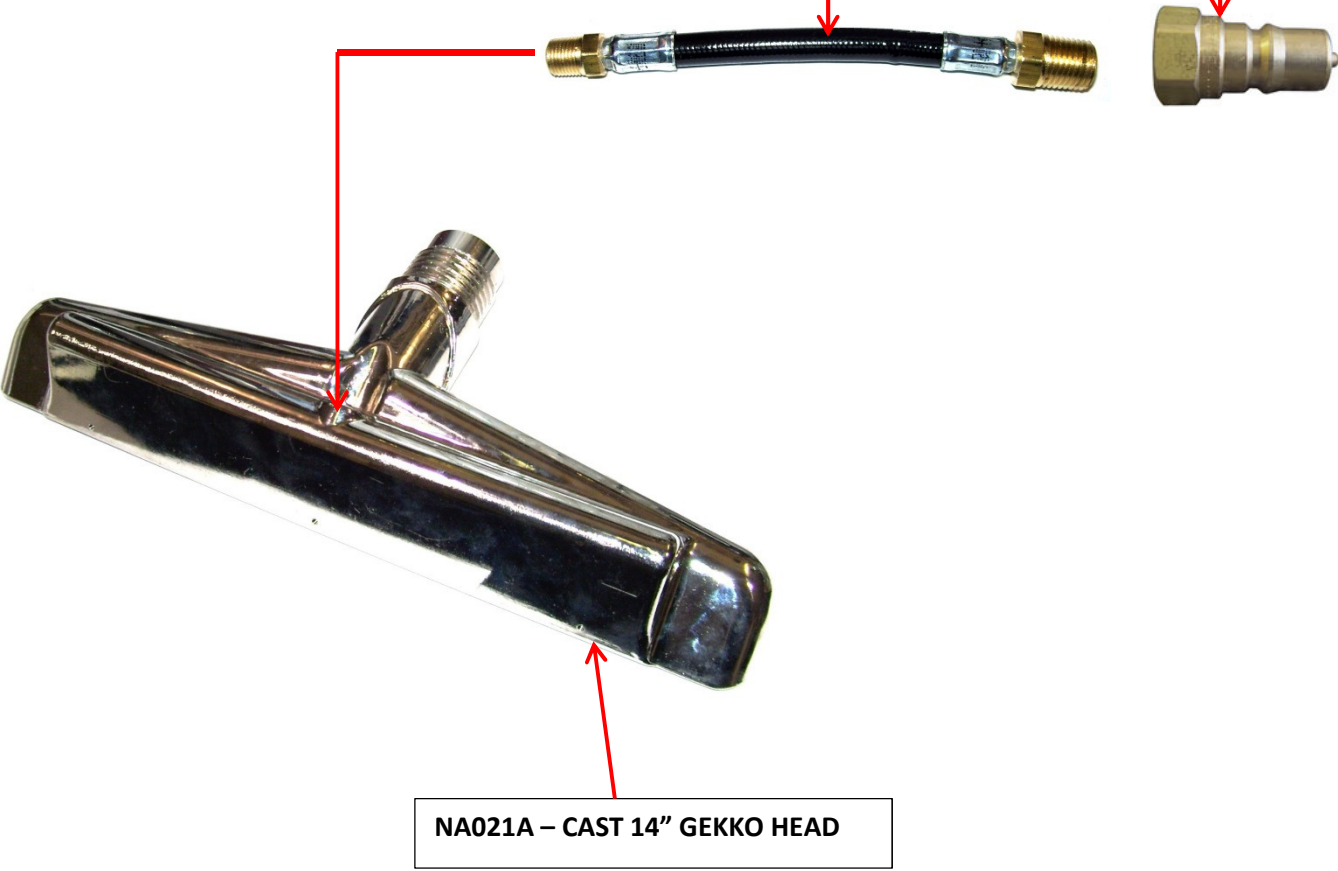

AR51E GEKKO 14" SQUEEGEE HEAD PARTS

Part #	Description	QTY
AR51E	Gekko 14" Squeegee Head Complete	1
NA021A	Cast 14" Gekko Head	1
1695-4479	Attachment Gekko 14" Squeegee	1
NM5854	HP Solution Hose Assembly	1
AH102B	1/4" Male Quick Connect Brass	1
BR219	Plug 1/4" MPT Socket Head Brass	2
B605	Spray Jet, Veejet 1/8" VV 8001 brass	2
B607	Spray Jet, Veejet 1/8" VV 11001 brass	1
NM5852	4-40 x 0.3125" Pan Head Machine Screw, SS	5

AR51E - 14" GEKKO SQUEEGEE HEAD COMPLETE

AR51E GEKKO 14" SQUEEGEE HEAD PARTS

AH102B - 1/4" MALE QUICK CONNECT

NM5854 - 3/16" HP SOLUTION HOSE ASSEMBLY
2-3/4" with 1/8" MPT & 1/4" MPT ends

NA021A - CAST 14" GEKKO HEAD

AR51E GEKKO 14" SQUEEGEE HEAD PARTS

AR51E GEKKO 14" SQUEEGEE HEAD PARTS