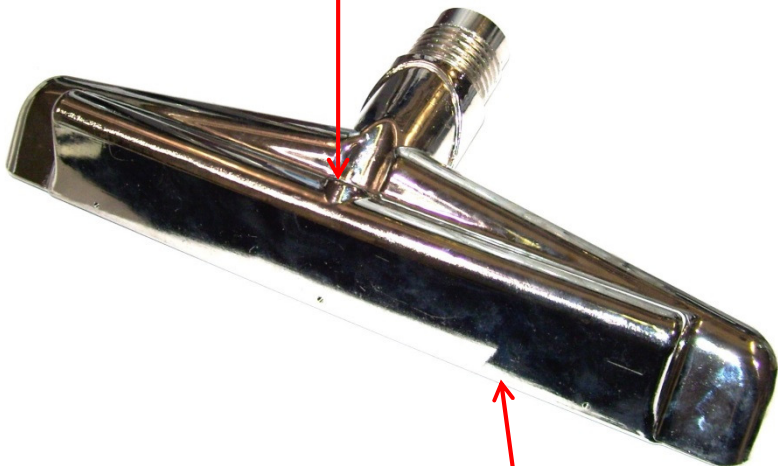

AR51H GEKKO 14" BRUSH HEAD PARTS

Part #	Description	QTY
AR51H	Gekko 14" Brush Head Complete	1
NA021A	Cast 14" Gekko Head	1
1693-4477	Attachment Gekko 14" Brush	1
NM5854	HP Solution Hose Assembly	1
AH102B	1/4" Male Quick Connect Brass	1
BR219	Plug 1/4" MPT Socket Head Brass	2
B605	Spray Jet, Veejet 1/8" VV 8001 brass	2
B607	Spray Jet, Veejet 1/8" VV 11001 brass	2
NM5852	4-40 x 0.3125" Pan Head Machine Screw, SS	5

AR51H - 14" GEKKO BRUSH HEAD COMPLETE

AR51H GEKKO 14" BRUSH HEAD PARTS

AH102B - 1/4" MALE QUICK CONNECT

NM5854 - 3/16" HP SOLUTION HOSE
ASSEMBLY 2-3/4" with 1/8" MPT & 1/4" MPT
ends

NA021A - CAST 14" GEKKO HEAD

AR51H GEKKO 14" BRUSH HEAD PARTS

AR51H GEKKO 14" BRUSH HEAD PARTS