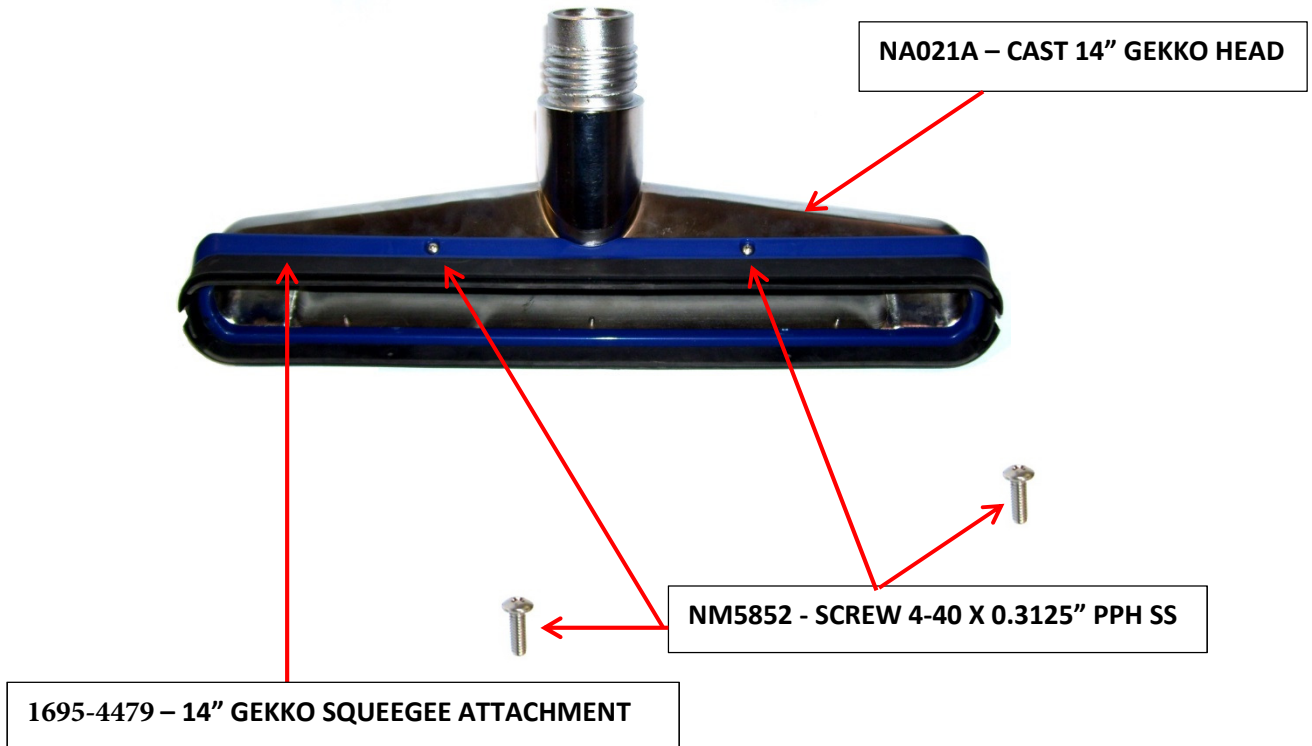

AR51V GEKKO 14" SQUEEGEE VACUUM HEAD PARTS

Part #	Description	QTY
AR51V	Gekko 14" Squeegee Vacuum Head Complete	1
NA021A	Cast 14" Gekko Head	1
1695-4479	Attachment Gekko 14" Squeegee	1
BR218	Plug 1/8" MPT Socket Head Brass	5
BR219	Plug 1/4" MPT Socket Head Brass	2
NM5852	4-40 x 0.3125" Pan Head Machine Screw, SS	5

AR51V - 14" GEKKO SQUEEGEE VACUUM HEAD – NO JETS COMPLETE

AR51V GEKKO 14" SQUEEGEE VACUUM HEAD PARTS

AR51V GEKKO 14" SQUEEGEE VACUUM HEAD PARTS

AR51V GEKKO 14" SQUEEGEE VACUUM HEAD PARTS

Plug 1/8" MPT Brass Socket
BR218

Use *LOCTITE 545 THREAD SEALANT* to seal the
Brass Plugs screwing into the Cast Head