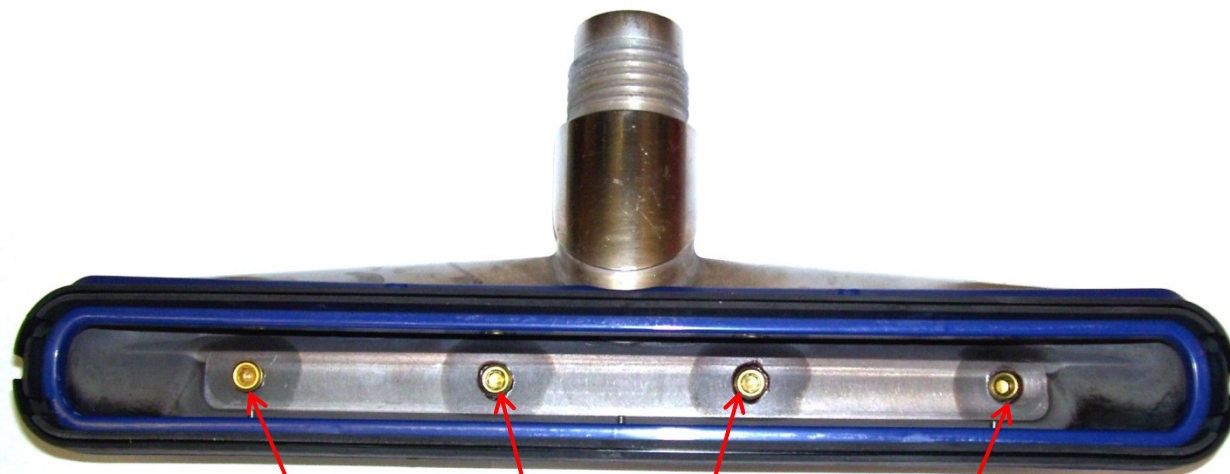

AR51V GEKKO 14" SQUEEGEE VACUUM HEAD PARTS

Part #	Description	QTY
AR51V	Gekko 14" Squeegee Vacuum Head Complete	1
NA021A	Cast 14" Gekko Head	1
1695-4479	Attachment Gekko 14" Squeegee	1
BR218	Plug 1/8" MPT Socket Head Brass	5
BR219	Plug 1/4" MPT Socket Head Brass	2
NM5852	4-40 x 0.3125" Pan Head Machine Screw, SS	5

AR51V - 14" GEKKO SQUEEGEE VACUUM HEAD – NO JETS COMPLETE

AR51V GEKKO 14" SQUEEGEE VACUUM HEAD PARTS

AR51V GEKKO 14" SQUEEGEE VACUUM HEAD PARTS

AR51V GEKKO 14" SQUEEGEE VACUUM HEAD PARTS

Plug 1/8" MPT Brass Socket
BR218