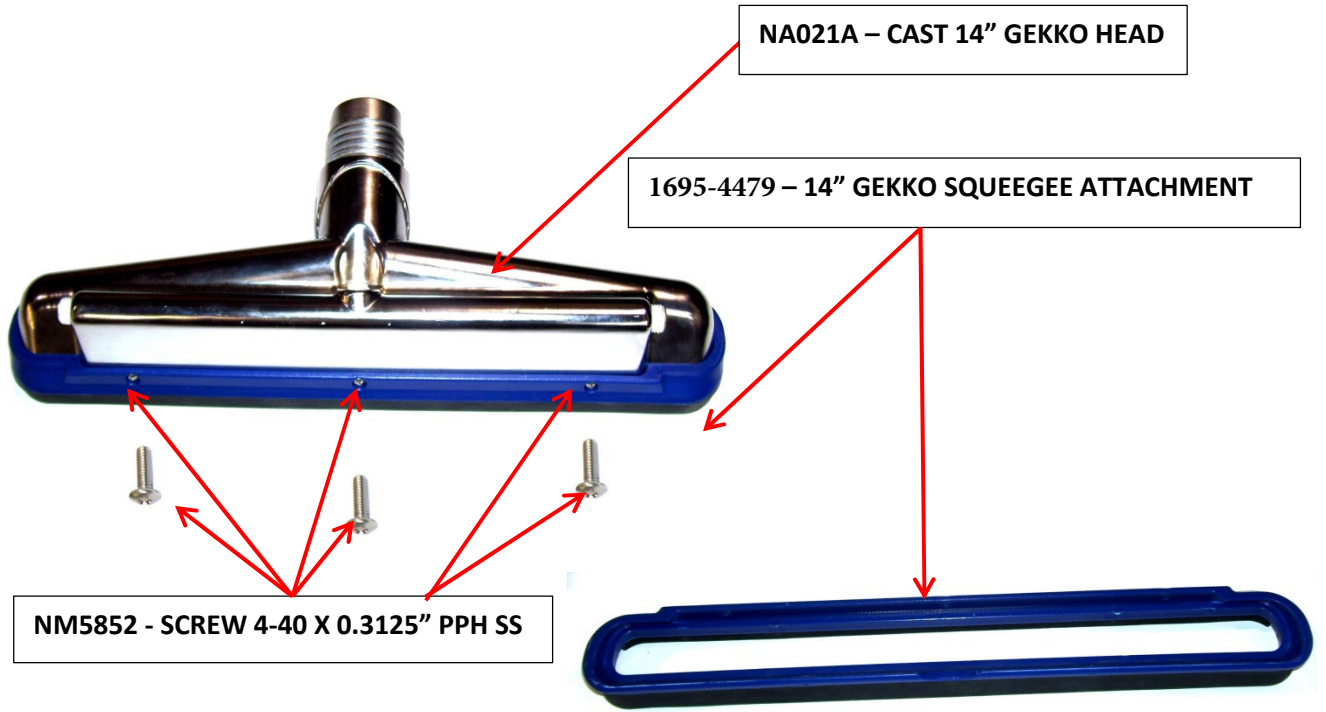

AR51V GEKKO 14" SQUEEGEE VACUUM HEAD PARTS

Part #	Description	QTY
AR51V	Gekko 14" Squeegee Vacuum Head Complete	1
NA021A	Cast 14" Gekko Head	1
1695-4479	Attachment Gekko 14" Squeegee	1
BR218	Plug 1/8" MPT Socket Head Brass	5
BR219	Plug 1/4" MPT Socket Head Brass	2
NM5852	4-40 x 0.3125" Pan Head Machine Screw, SS	5

AR51V - 14" GEKKO SQUEEGEE VACUUM HEAD – NO JETS COMPLETE

AR51V GEKKO 14" SQUEEGEE VACUUM HEAD PARTS

AR51V GEKKO 14" SQUEEGEE VACUUM HEAD PARTS

AR51V GEKKO 14" SQUEEGEE VACUUM HEAD PARTS

Plug 1/8" MPT Brass Socket
BR218

Use *LOCTITE 545 THREAD SEALANT* to seal the
Brass Plugs screwing into the Cast Head