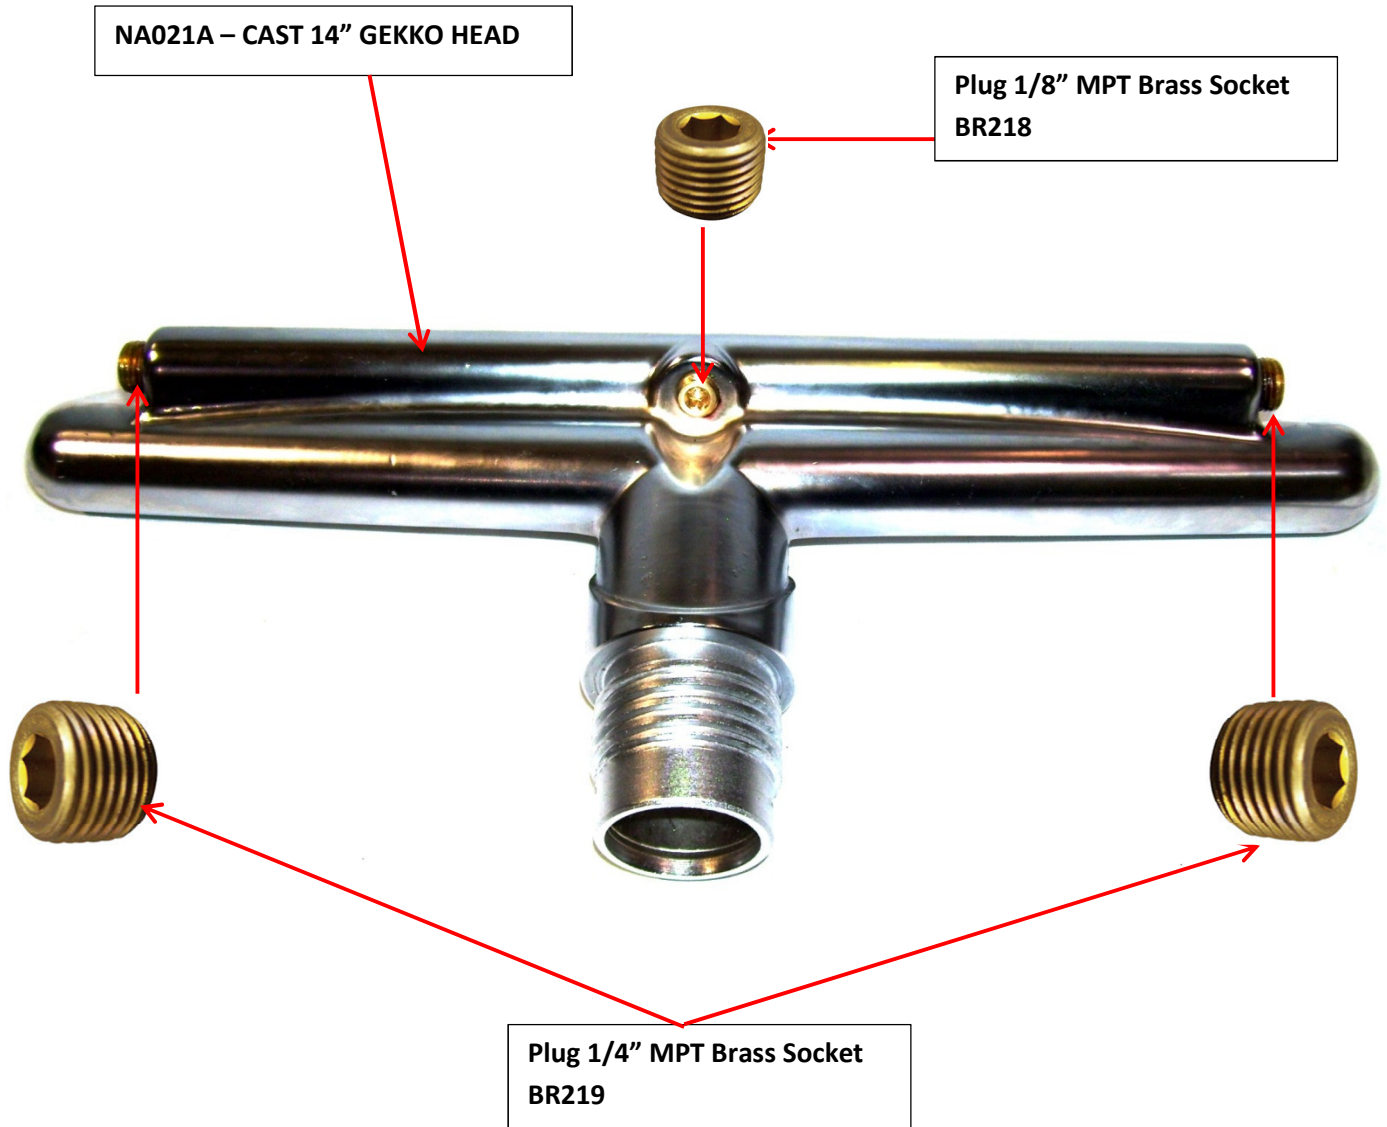

AR51V GEKKO 14" SQUEEGEE VACUUM HEAD PARTS

Part #	Description	QTY
AR51V	Gekko 14" Squeegee Vacuum Head Complete	1
NA021A	Cast 14" Gekko Head	1
1695-4479	Attachment Gekko 14" Squeegee	1
BR218	Plug 1/8" MPT Socket Head Brass	5
BR219	Plug 1/4" MPT Socket Head Brass	2
NM5852	4-40 x 0.3125" Pan Head Machine Screw, SS	5

AR51V - 14" GEKKO SQUEEGEE VACUUM HEAD – NO JETS COMPLETE

AR51V GEKKO 14" SQUEEGEE VACUUM HEAD PARTS

AR51V GEKKO 14" SQUEEGEE VACUUM HEAD PARTS

AR51V GEKKO 14" SQUEEGEE VACUUM HEAD PARTS

Plug 1/8" MPT Brass Socket
BR218

Use *LOCTITE 545 THREAD SEALANT* to seal the
Brass Plugs screwing into the Cast Head