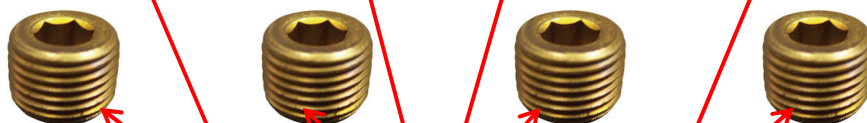

AR51V GEKKO 14" SQUEEGEE VACUUM HEAD PARTS

Part #	Description	QTY
AR51V	Gekko 14" Squeegee Vacuum Head Complete	1
NA021A	Cast 14" Gekko Head	1
1695-4479	Attachment Gekko 14" Squeegee	1
BR218	Plug 1/8" MPT Socket Head Brass	5
BR219	Plug 1/4" MPT Socket Head Brass	2
NM5852	4-40 x 0.3125" Pan Head Machine Screw, SS	5

AR51V - 14" GEKKO SQUEEGEE VACUUM HEAD – NO JETS COMPLETE

AR51V GEKKO 14" SQUEEGEE VACUUM HEAD PARTS

AR51V GEKKO 14" SQUEEGEE VACUUM HEAD PARTS

AR51V GEKKO 14" SQUEEGEE VACUUM HEAD PARTS

Plug 1/8" MPT Brass Socket
BR218

Use *LOCTITE 545 THREAD SEALANT* to seal the
Brass Plugs screwing into the Cast Head