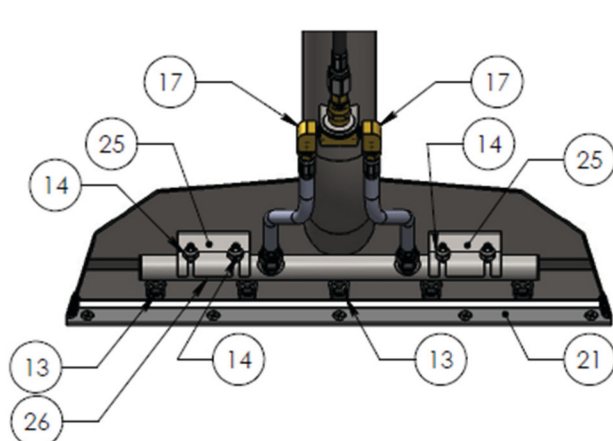

ITEM	PART NUMBER	DESCRIPTION	QTY.
1	WELDMENT	WAND TUBE AND HEAD - NO HARDWARE	1
2	AW797	CHECK VALVE ASSEMBLY	5
3	AH02	1/4" MPT x 3/16" HOSE PARKER COMP FITTING	1
4	NA40A	3/16" HP SOL HOSE 38.5" 1/4" FT X 1/4" MPT	1
5	PAF06	1/8" FPT x 3/16" HOSE PARKER COMP FITTING	3
6	BR124	1/8" MPT x 1/8" SAE BRASS FITTING	3
7			
8	BR110	1/8" X 1/8" FEMALE COUPLER	1
9	71017	7/8"OD x 13/32"ID SS FLAT WASHER - RW66	2
10	10609-04122	NYLON WASHER, 1.03OD x .55ID x .062", RW06	1
11	AH01	1/8" MPT x 3/16" HOSE PARKER COMP FITTING	2
12	NA40A	3/16" HP SOL HOSE 7.5" 1/8" MPT X 1/4FT	2
13	B304	VEEJET H1/8VV80015SS	5
14	NM4081	#10-32 SS HEX NYLOC	8
15	AW792	VALVE SOFT TOUCH SS 1500PSI	1
16	NM3044	1/8" MPT x 1/8" FPT x 1/8" FPT BRASS TEE	1
17	BR280	1/8" 90 DEGREE BRASS STREET ELBOW	2
18	AW53	2" x 6" BLACK VINYL GRIP	1
19	AW68	2" HANDLE ASSEMBLY	1
20	NM100612	15" TEFLON FRONT GLIDE	1
21	NM100603	15" TEFLON REAR GLIDE	1
22	NM100692	#8-32 x 1/4" FLAT HEAD MACHINE SCREW	10
23	AH102B	QUICK CONNECT 1/4" MALE	1
24	NM4115	SCREW 10-32 X 1-1/4" BHSOC SS	1
25	810-50056	BOLT-ON MANIFOLD BRACKET	2
26	NM100608	MACH-15 SINGLE 5 JET MANIFOLD	1
27	--	SIDE CLIP	2
28	NA0819	VELCRO STRAP WITH BUCKLE	2

CHECK VALVE - AW797
ONE BEHIND EACH JET

HEX NIPPLE 1/4" (BR072)
BRASS STRAINER ADAPTER (NA0804)
STRAINER (NA0803)
1/4" STRAINER HOUSING (NA0802)