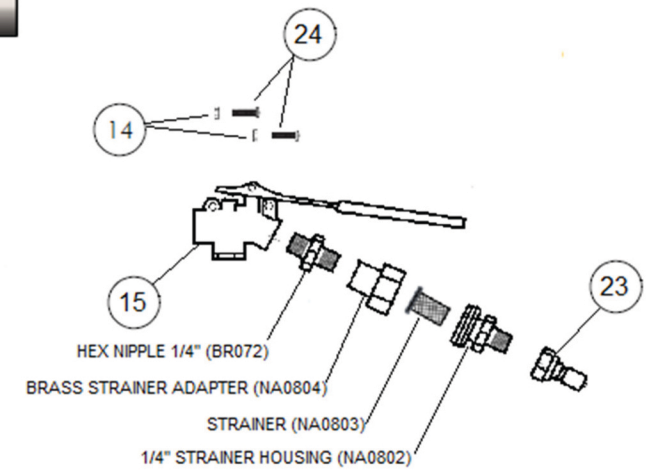

ITEM	PART NUMBER	DESCRIPTION	QTY.
1	WELDMENT	WAND TUBE AND HEAD - NO HARDWARE	1
2	AW797	CHECK VALVE ASSEMBLY	5
3	AH02	1/4" MPT x 3/16" HOSE PARKER COMP FITTING	1
4	NA40A	3/16" HP SOL HOSE 38.5" 1/4" FT X 1/4" MPT	1
5	PAF06	1/8" FPT x 3/16" HOSE PARKER COMP FITTING	3
6	BR124	1/8" MPT x 1/8" SAE BRASS FITTING	3
7			
8	BR110	1/8" X 1/8" FEMALE COUPLER	1
9	71017	7/8"OD x 13/32"ID SS FLAT WASHER - RW66	2
10	10609-04122	NYLON WASHER, 1.03OD x .55ID x .062", RW06	1
11	AH01	1/8" MPT x 3/16" HOSE PARKER COMP FITTING	2
12	NA40A	3/16" HP SOL HOSE 7.5" 1/8" MPT X 1/4FT	2
13	B304	VEEJET H1/8VV80015SS	5
14	NM4081	#10-32 SS HEX NYLOC	8
15	AW792	VALVE SOFT TOUCH SS 1500PSI	1
16	NM3044	1/8" MPT x 1/8" FPT x 1/8" FPT BRASS TEE	1
17	BR280	1/8" 90 DEGREE BRASS STREET ELBOW	2
18	AW53	2" x 6" BLACK VINYL GRIP	1
19	AW68	2" HANDLE ASSEMBLY	1
20	NM100612	15" TEFLON FRONT GLIDE	1
21	NM100603	15" TEFLON REAR GLIDE	1
22	NM100692	#8-32 x 1/4" FLAT HEAD MACHINE SCREW	10
23	AH102B	QUICK CONNECT 1/4" MALE	1
24	NM4115	SCREW 10-32 X 1-1/4" BHSOC SS	1
25	810-50056	BOLT-ON MANIFOLD BRACKET	2
26	NM100608	MACH-15 SINGLE 5 JET MANIFOLD	1
27	--	SIDE CLIP	2
28	NA0819	VELCRO STRAP WITH BUCKLE	2

CHECK VALVE - AW797
ONE BEHIND EACH JET

HEX NIPPLE 1/4" (BR072)
BRASS STRAINER ADAPTER (NA0804)
STRAINER (NA0803)
1/4" STRAINER HOUSING (NA0802)