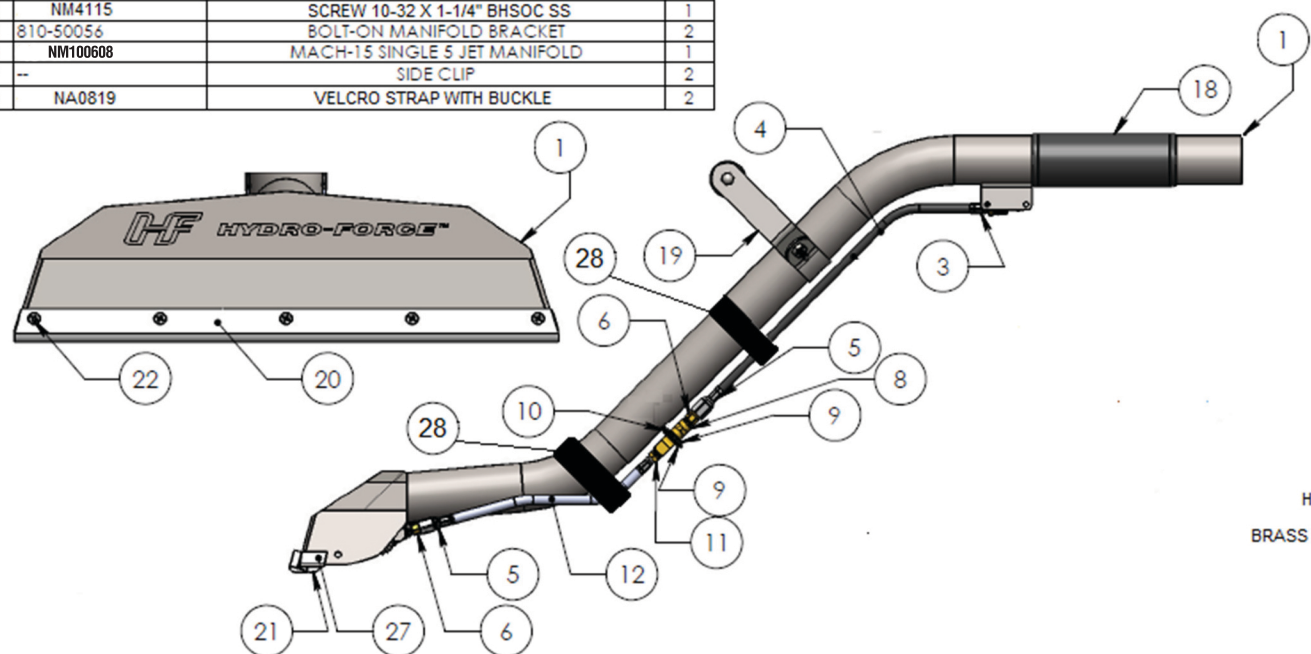

ITEM	PART NUMBER	DESCRIPTION	QTY.
1	WELDMENT	WAND TUBE AND HEAD - NO HARDWARE	1
2	AW797	CHECK VALVE ASSEMBLY	5
3	AH02	1/4" MPT x 3/16" HOSE PARKER COMP FITTING	1
4	NA40A	3/16" HP SOL HOSE 38.5" 1/4" FT X 1/4" MPT	1
5	PAF06	1/8" FPT x 3/16" HOSE PARKER COMP FITTING	3
6	BR124	1/8" MPT x 1/8" SAE BRASS FITTING	3
7			
8	BR110	1/8" X 1/8" FEMALE COUPLER	1
9	71017	7/8"OD x 13/32"ID SS FLAT WASHER - RW66	2
10	10609-04122	NYLON WASHER, 1.03OD x .55ID x .062", RW06	1
11	AH01	1/8" MPT x 3/16" HOSE PARKER COMP FITTING	2
12	NA40A	3/16" HP SOL HOSE 7.5" 1/8" MPT X 1/4FT	2
13	B304	VEEJET H1/8VV80015SS	5
14	NM4081	#10-32 SS HEX NYLOC	8
15	AW792	VALVE SOFT TOUCH SS 1500PSI	1
16	NM3044	1/8" MPT x 1/8" FPT x 1/8" FPT BRASS TEE	1
17	BR280	1/8" 90 DEGREE BRASS STREET ELBOW	2
18	AW53	2" x 6" BLACK VINYL GRIP	1
19	AW68	2" HANDLE ASSEMBLY	1
20	NM100612	15" TEFLON FRONT GLIDE	1
21	NM100603	15" TEFLON REAR GLIDE	1
22	NM100692	#8-32 x 1/4" FLAT HEAD MACHINE SCREW	10
23	AH102B	QUICK CONNECT 1/4" MALE	1
24	NM4115	SCREW 10-32 X 1-1/4" BHSOC SS	1
25	810-50056	BOLT-ON MANIFOLD BRACKET	2
26	NM100608	MACH-15 SINGLE 5 JET MANIFOLD	1
27	--	SIDE CLIP	2
28	NA0819	VELCRO STRAP WITH BUCKLE	2

CHECK VALVE - AW797
ONE BEHIND EACH JET

HEX NIPPLE 1/4" (BR072)
BRASS STRAINER ADAPTER (NA0804)
STRAINER (NA0803)
1/4" STRAINER HOUSING (NA0802)