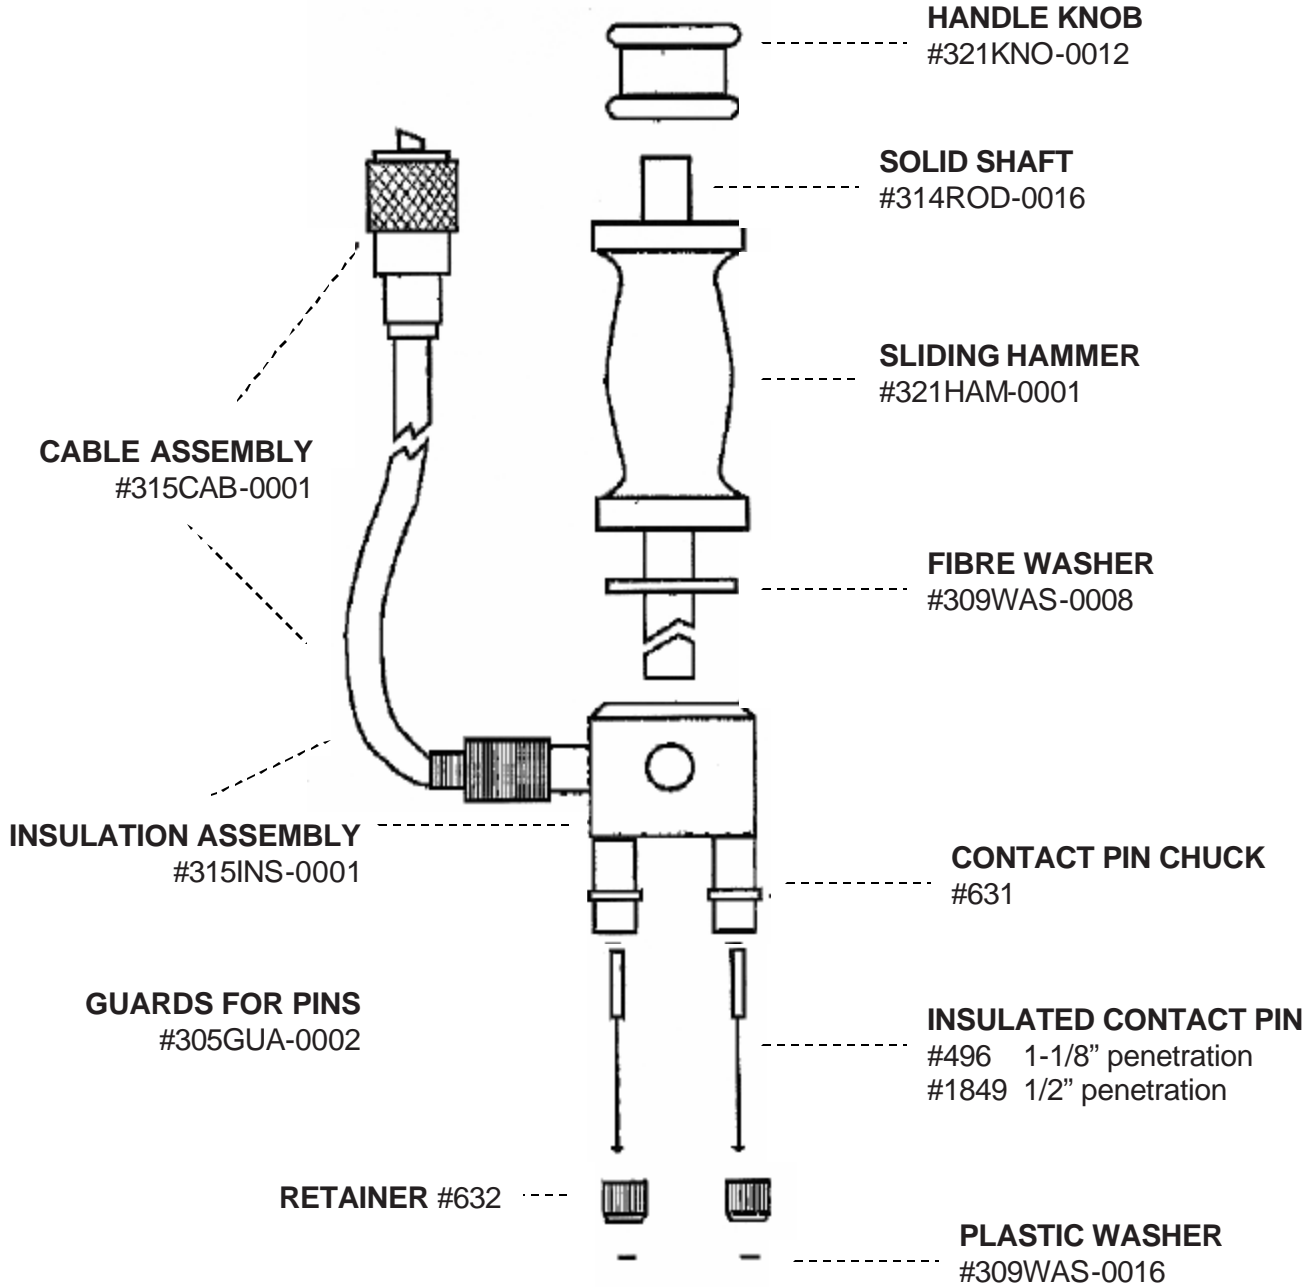

# Parts List for 26-ES Electrode

Note: Type 26-ED electrode is fitted with hollow shaft assembly (with depth gauge)  
 #315SHA-0002