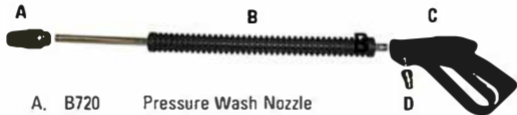

AS58 Powerjet Pressure Wash Gun

- A. B720 Pressure Wash Nozzle
- B. NA0880 24" Powerjet Extension
- C. 100010 Spray Gun Handle
- D. 100009 1/4" Male Quick Connect