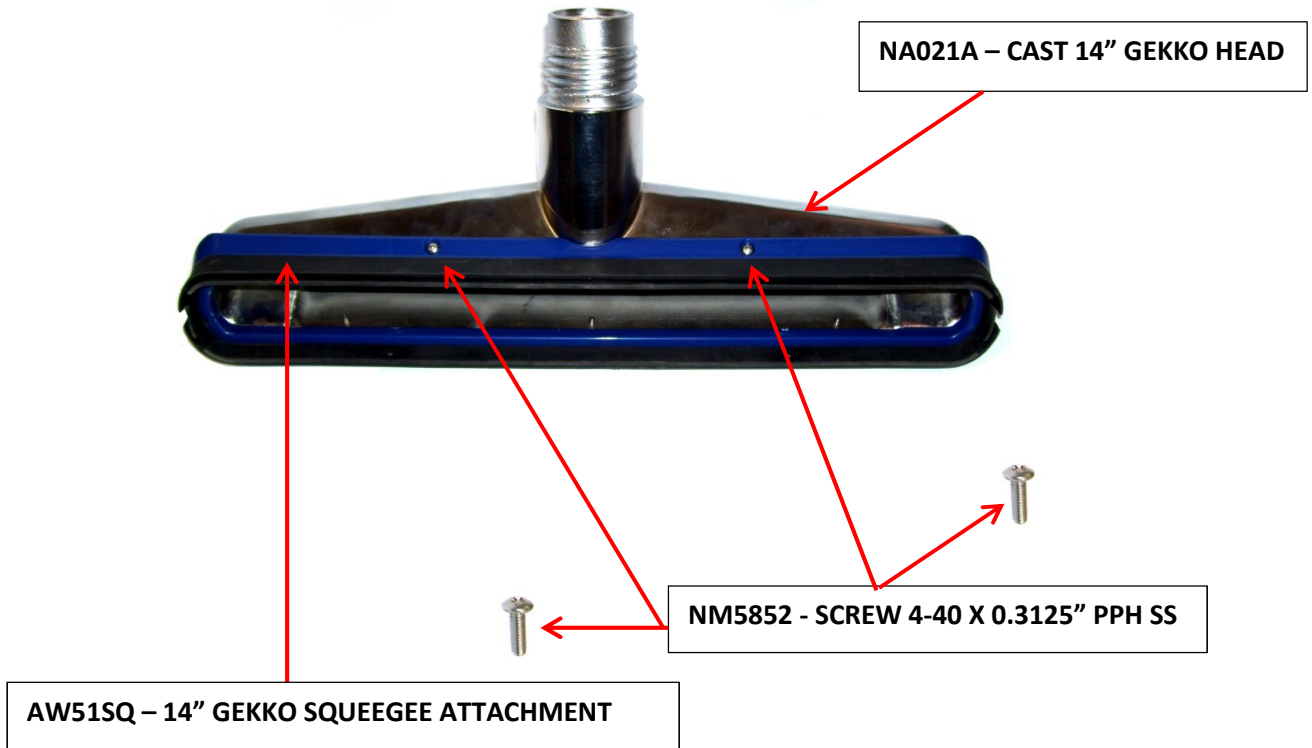

AR51V GEKKO 14" SQUEEGEE VACUUM HEAD PARTS

Part #	Description	QTY
AR51V	Gekko 14" Squeegee Vacuum Head Complete	1
NA021A	Cast 14" Gekko Head	1
AR51SQ	Attachment Gekko 14" Squeegee	1
BR218	Plug 1/8" MPT Socket Head Brass	5
BR219	Plug 1/4" MPT Socket Head Brass	2
NM5852	4-40 x 0.3125" Pan Head Machine Screw, SS	5

AR51V - 14" GEKKO SQUEEGEE VACUUM HEAD – NO JETS COMPLETE

AR51V GEKKO 14" SQUEEGEE VACUUM HEAD PARTS

AR51V GEKKO 14" SQUEEGEE VACUUM HEAD PARTS

AR51V GEKKO 14" SQUEEGEE VACUUM HEAD PARTS

Plug 1/8" MPT Brass Socket
BR218

Use *LOCTITE 545 THREAD SEALANT* to seal the
Brass Plugs screwing into the Cast Head