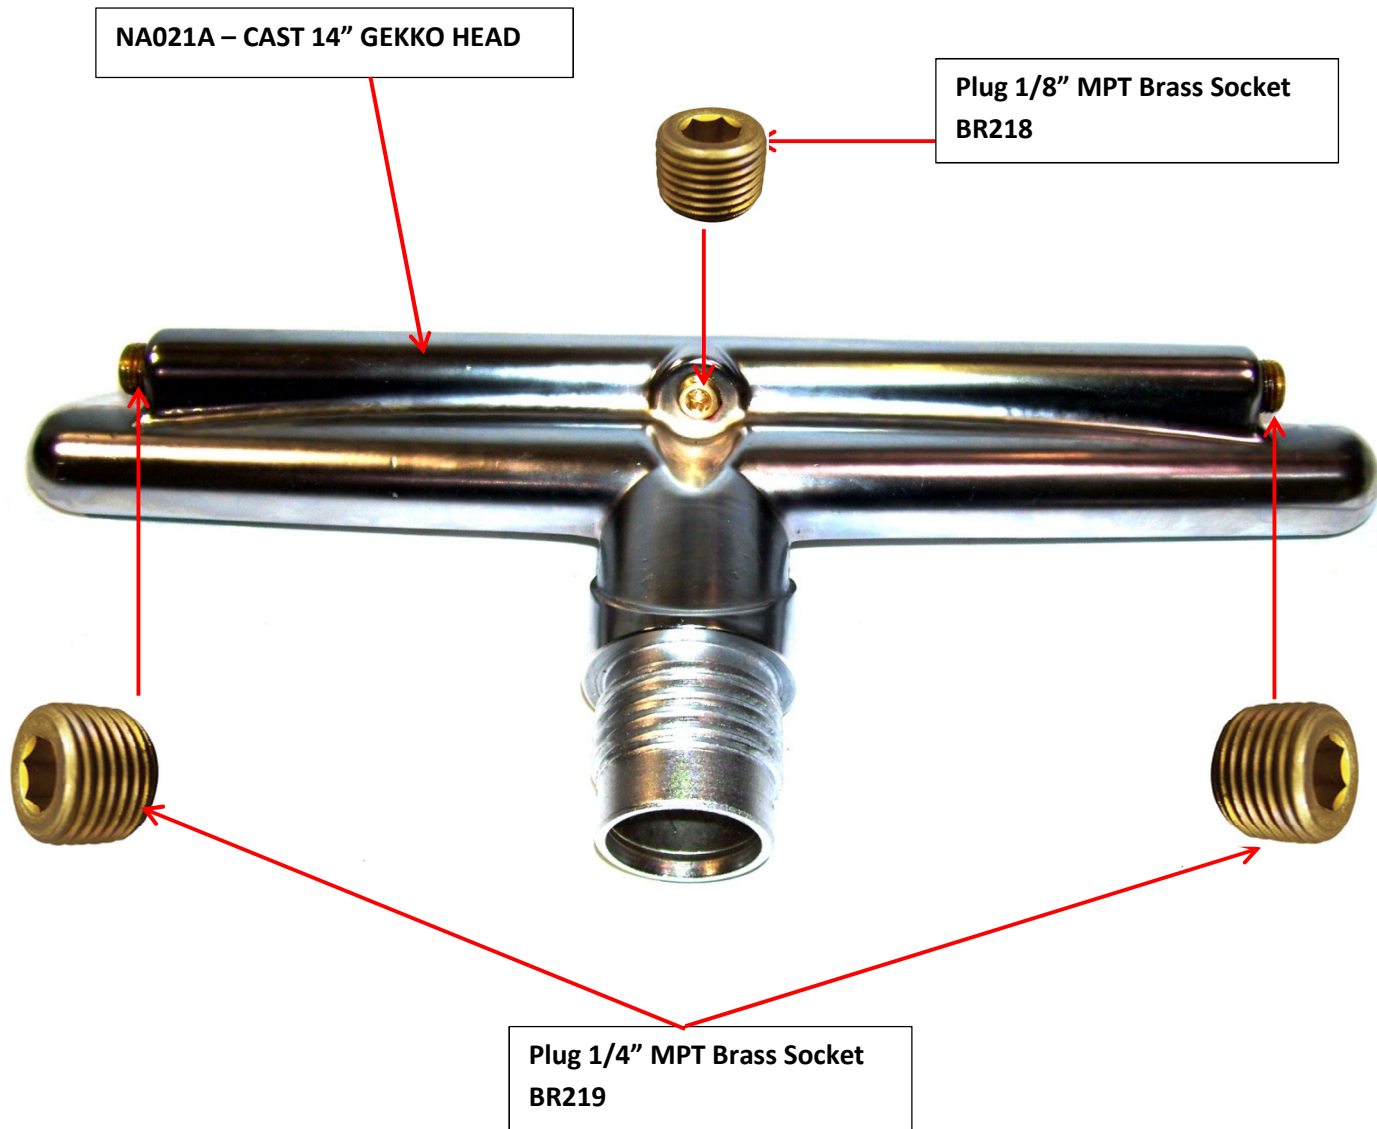

AR51V GEKKO 14" SQUEEGEE VACUUM HEAD PARTS

Part #	Description	QTY
AR51V	Gekko 14" Squeegee Vacuum Head Complete	1
NA021A	Cast 14" Gekko Head	1
AR51SQ	Attachment Gekko 14" Squeegee	1
BR218	Plug 1/8" MPT Socket Head Brass	5
BR219	Plug 1/4" MPT Socket Head Brass	2
NM5852	4-40 x 0.3125" Pan Head Machine Screw, SS	5

AR51V - 14" GEKKO SQUEEGEE VACUUM HEAD – NO JETS COMPLETE

AR51V GEKKO 14" SQUEEGEE VACUUM HEAD PARTS

AR51V GEKKO 14" SQUEEGEE VACUUM HEAD PARTS

AR51V GEKKO 14" SQUEEGEE VACUUM HEAD PARTS

Plug 1/8" MPT Brass Socket
BR218

Use *LOCTITE 545 THREAD SEALANT* to seal the
Brass Plugs screwing into the Cast Head