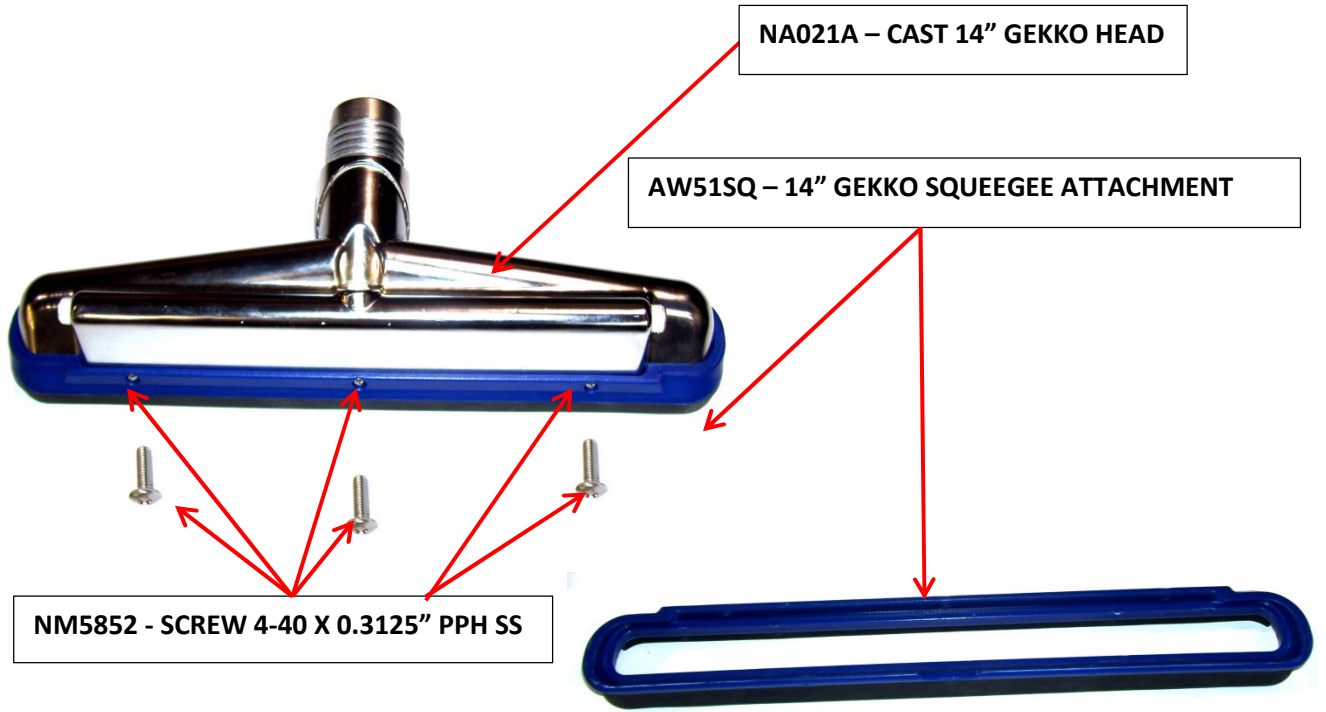

AR51V GEKKO 14" SQUEEGEE VACUUM HEAD PARTS

Part #	Description	QTY
AR51V	Gekko 14" Squeegee Vacuum Head Complete	1
NA021A	Cast 14" Gekko Head	1
AR51SQ	Attachment Gekko 14" Squeegee	1
BR218	Plug 1/8" MPT Socket Head Brass	5
BR219	Plug 1/4" MPT Socket Head Brass	2
NM5852	4-40 x 0.3125" Pan Head Machine Screw, SS	5

AR51V - 14" GEKKO SQUEEGEE VACUUM HEAD – NO JETS COMPLETE

AR51V GEKKO 14" SQUEEGEE VACUUM HEAD PARTS

AR51V GEKKO 14" SQUEEGEE VACUUM HEAD PARTS

AR51V GEKKO 14" SQUEEGEE VACUUM HEAD PARTS

Plug 1/8" MPT Brass Socket
BR218

Use *LOCTITE 545 THREAD SEALANT* to seal the
Brass Plugs screwing into the Cast Head