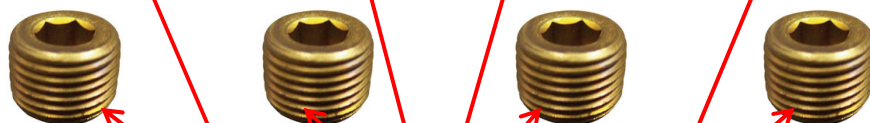

AR51V GEKKO 14" SQUEEGEE VACUUM HEAD PARTS

Part #	Description	QTY
AR51V	Gekko 14" Squeegee Vacuum Head Complete	1
NA021A	Cast 14" Gekko Head	1
AR51SQ	Attachment Gekko 14" Squeegee	1
BR218	Plug 1/8" MPT Socket Head Brass	5
BR219	Plug 1/4" MPT Socket Head Brass	2
NM5852	4-40 x 0.3125" Pan Head Machine Screw, SS	5

AR51V - 14" GEKKO SQUEEGEE VACUUM HEAD – NO JETS COMPLETE

AR51V GEKKO 14" SQUEEGEE VACUUM HEAD PARTS

AR51V GEKKO 14" SQUEEGEE VACUUM HEAD PARTS

AR51V GEKKO 14" SQUEEGEE VACUUM HEAD PARTS

Plug 1/8" MPT Brass Socket
BR218

Use *LOCTITE 545 THREAD SEALANT* to seal the
Brass Plugs screwing into the Cast Head