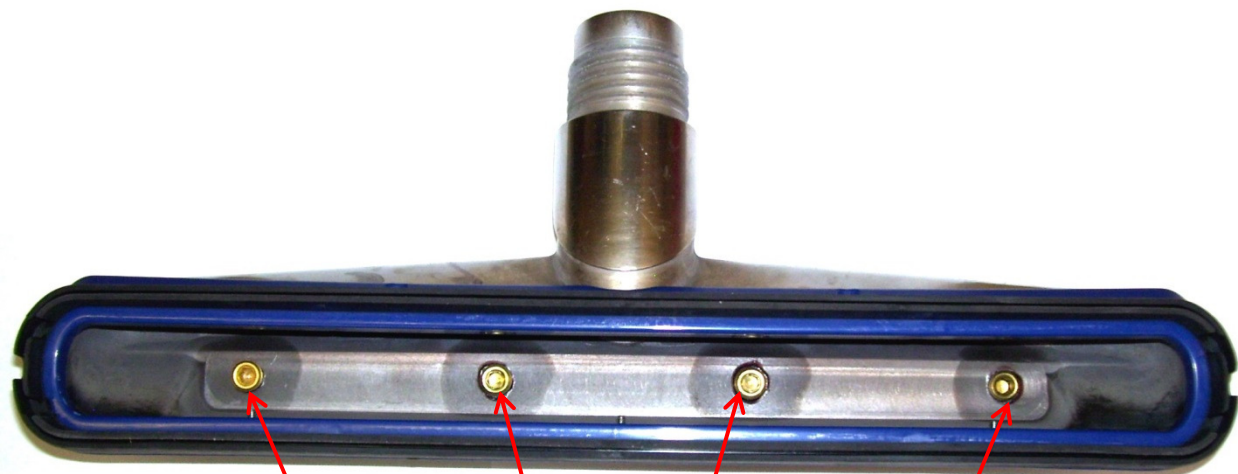

AR51V GEKKO 14" SQUEEGEE VACUUM HEAD PARTS

Part #	Description	QTY
AR51V	Gekko 14" Squeegee Vacuum Head Complete	1
NA021A	Cast 14" Gekko Head	1
AR51SQ	Attachment Gekko 14" Squeegee	1
BR218	Plug 1/8" MPT Socket Head Brass	5
BR219	Plug 1/4" MPT Socket Head Brass	2
NM5852	4-40 x 0.3125" Pan Head Machine Screw, SS	5

AR51V - 14" GEKKO SQUEEGEE VACUUM HEAD – NO JETS COMPLETE

AR51V GEKKO 14" SQUEEGEE VACUUM HEAD PARTS

AR51V GEKKO 14" SQUEEGEE VACUUM HEAD PARTS

AR51V GEKKO 14" SQUEEGEE VACUUM HEAD PARTS

Plug 1/8" MPT Brass Socket
BR218