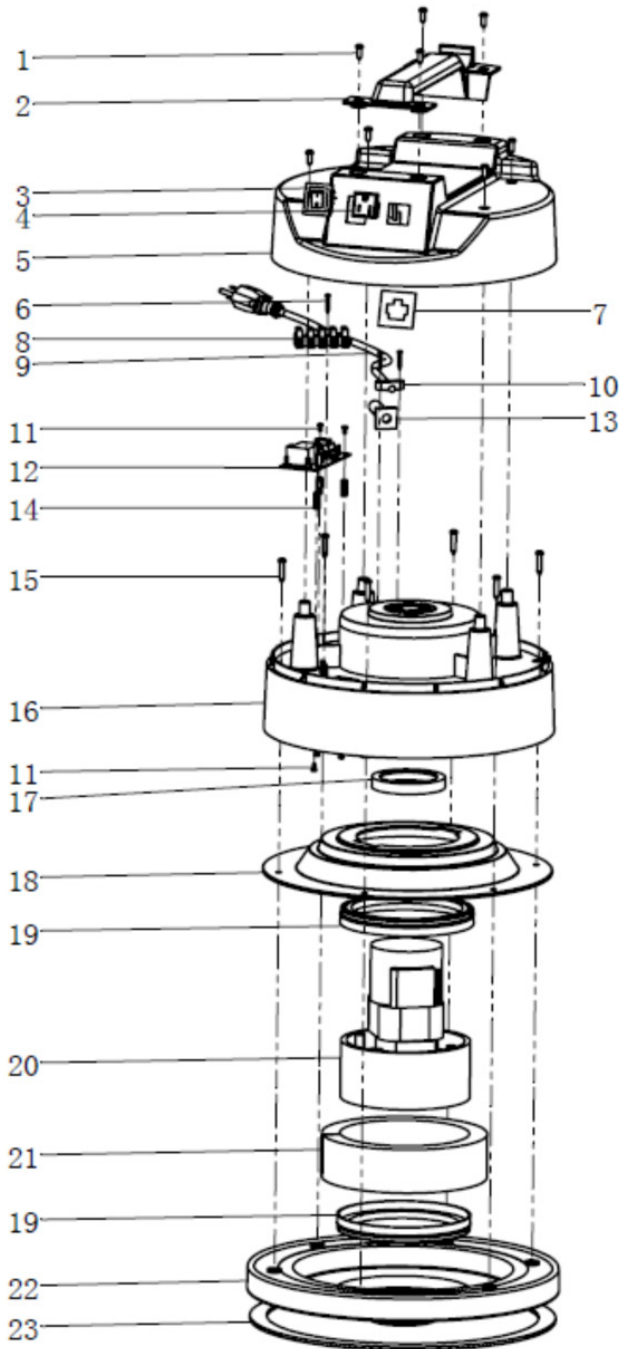

Replacement Parts

HEPA Vacuum
Model H20GWD

MOTOR HEAD ASSEMBLY

Ref.	Part No.	Description	Qty.
1	124-7104-14	Screw 4.8 * 15mm	8
2	124-7401-14-1	Top Handle 2	1
3	124-7102-14	Switch	1
4	124-7103-14-1	Outlet	1
5	124-7105-14-1	Dome	1
6	124-7107-14	Screw 2.9 * 19mm	3
7	124-7192-14	Board for Power Outlet	1
8	124-7106-14	Terminal Strip	1
9	124-7110-14	Cord Set 14/3-50'	1
10	124-7108-14	Cord Restraint	1
11	124-7193-14	Screw 3*6	6
12	124-7194-14	Circuit Board	1
13	124-7109-14	Rubber Strain Relief	1
14	124-7195-14	Insulation	3
15	124-7111-14-1	Screw 4.8*25	6
16	124-7112-04	Blower Chamber	1
17	124-7113-14	Motor Cooling Gasket	1
18	124-7114-14	Top Motor Adaptor	1
19	124-7115-14	Motor Housing Gasket	2
20	127-7116-10	Motor 120 Volt	1
21	124-7117-14	Foam	1
22	124-7118-14	Can Cap	1
23	124-7119-14	Gasket Can Cap	1

TANK ASSEMBLY

Ref.	Part No.	Description	Qty.
1	124-7141-14-1	20 Gallon Tank	1
2	124-7144-14	Clamp	2
3	124-7146-14-1	Stainless Steel Screw	4
4	124-7147-14	Hose Inlet w/Gasket	1
5	124-7148-14	Wheel Retainer	2
6	124-7149-14	Wheel Screw	2
7	124-7150-14	Wheel	2
8	124-7151-14	Wheel Bearing	2
9	124-7152-14	Axle	1
10	124-7153-14	Axle Mounting Screw	2
11	124-7154-14	Washer	2
12	124-7155-14	Caster Mounting Bolt	2
13	124-7156-14	Caster Complete	2
14	124-7157-14	Drain Hose Assembly	1
15	124-7161-14	Nut M5	2
16	124-7162-14-1	Washer 10	2
17	124-7163-14-1	Spring Washer 10	2
18	124-7168-14	Stainless Steel Spring	2

HEPA FILTER ASSEMBLY

Ref.	Part No.	Description	Qty.
1	127-3305-14	HEPA Filter Assembly	1
2	128-7502-14	Air Seal Gasket (only)	1
3	128-7504-14	Polyester Prefilter	1
4	128-7503-14	Spacer Sleeve	1
5	122-3222-14	Dacron Filter Bag	1

TOOL KIT

Part No.	Description	Qty.
122-3020-14-1	5' Two-piece Wand	1
122-3010-14	10' Crushproof Hose w/ Ends	1
122-3030-14	2" Dusting Brush	1
122-3060-14	17" Crevice Tool	1
122-3040-14-1	Floor Brush Tool	1