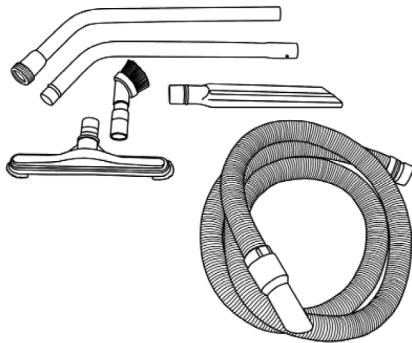

Replacement Parts

HEPA Vacuum
Model H20GWD

MOTOR HEAD ASSEMBLY

Ref.	Part No.	Description	Qty.
1	124-7104-14	Screw 4.8 * 15mm	8
2	124-7401-14-1	Top Handle 2	1
3	124-7102-14	Switch	1
4	124-7103-14-1	Outlet	1
5	124-7105-14-1	Dome	1
6	124-7107-14	Screw 2.9 * 19mm	3
7	124-7192-14	Board for Power Outlet	1
8	124-7106-14	Terminal Strip	1
9	124-7110-14	Cord Set 14/3-50'	1
10	124-7108-14	Cord Restraint	1
11	124-7193-14	Screw 3*6	6
12	124-7194-14	Circuit Board	1
13	124-7109-14	Rubber Strain Relief	1
14	124-7195-14	Insulation	3
15	124-7111-14-1	Screw 4.8*25	6
16	124-7112-04	Blower Chamber	1
17	124-7113-14	Motor Cooling Gasket	1
18	124-7114-14	Top Motor Adaptor	1
19	124-7115-14	Motor Housing Gasket	2
20	127-7116-10	Motor 120 Volt	1
21	124-7117-14	Foam	1
22	124-7118-14	Can Cap	1
23	124-7119-14	Gasket Can Cap	1

TANK ASSEMBLY

Ref.	Part No.	Description	Qty.
1	124-7141-14-1	20 Gallon Tank	1
2	124-7144-14	Clamp	2
3	124-7146-14-1	Stainless Steel Screw	4
4	124-7147-14	Hose Inlet w/Gasket	1
5	124-7148-14	Wheel Retainer	2
6	124-7149-14	Wheel Screw	2
7	124-7150-14	Wheel	2
8	124-7151-14	Wheel Bearing	2
9	124-7152-14	Axle	1
10	124-7153-14	Axle Mounting Screw	2
11	124-7154-14	Washer	2
12	124-7155-14	Caster Mounting Bolt	2
13	124-7156-14	Caster Complete	2
14	124-7157-14	Drain Hose Assembly	1
15	124-7161-14	Nut M5	2
16	124-7162-14-1	Washer 10	2
17	124-7163-14-1	Spring Washer 10	2
18	124-7168-14	Stainless Steel Spring	2

HEPA FILTER ASSEMBLY

Ref.	Part No.	Description	Qty.
1	127-3305-14	HEPA Filter Assembly	1
2	128-7502-14	Air Seal Gasket (only)	1
3	128-7504-14	Polyester Prefilter	1
4	128-7503-14	Spacer Sleeve	1
5	122-3222-14	Dacron Filter Bag	1

TOOL KIT

Part No.	Description	Qty.
122-3020-14-1	5' Two-piece Wand	1
122-3010-14	10' Crushproof Hose w/ Ends	1
122-3030-14	2" Dusting Brush	1
122-3060-14	17" Crevice Tool	1
122-3040-14-1	Floor Brush Tool	1