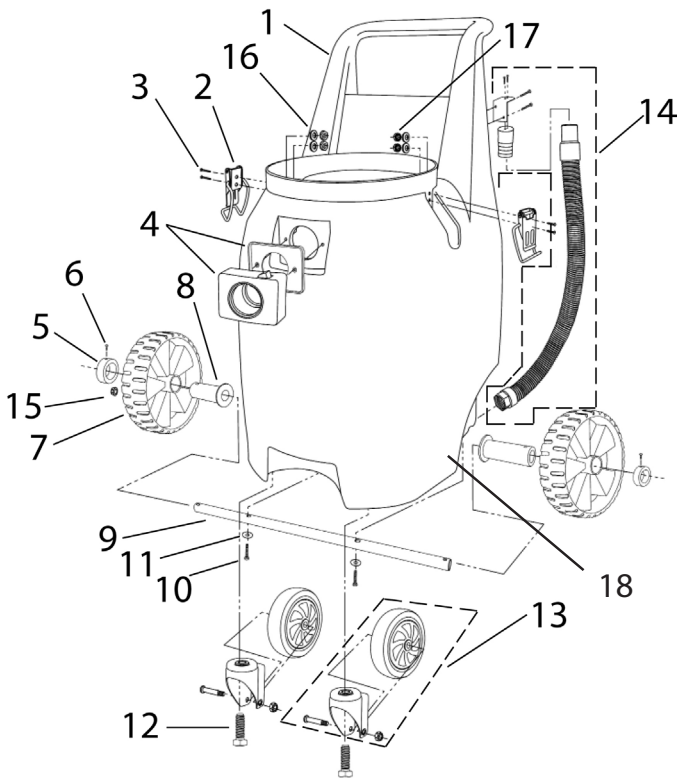

Replacement Parts

HEPA Vacuum
Model H20GWD

MOTOR HEAD ASSEMBLY

Ref.	Part No.	Description	Qty.
1	124-7104-14	Screw 4.8 * 15mm	8
2	124-7401-14-1	Top Handle 2	1
3	124-7102-14	Switch	1
4	124-7103-14-1	Outlet	1
5	124-7105-14-1	Dome	1
6	124-7107-14	Screw 2.9 * 19mm	3
7	124-7192-14	Board for Power Outlet	1
8	124-7106-14	Terminal Strip	1
9	124-7110-14	Cord Set 14/3-50'	1
10	124-7108-14	Cord Restraint	1
11	124-7193-14	Screw 3*6	6
12	124-7194-14	Circuit Board	1
13	124-7109-14	Rubber Strain Relief	1
14	124-7195-14	Insulation	3
15	124-7111-14-1	Screw 4.8*25	6
16	124-7112-04	Blower Chamber	1
17	124-7113-14	Motor Cooling Gasket	1
18	124-7114-14	Top Motor Adaptor	1
19	124-7115-14	Motor Housing Gasket	2
20	127-7116-10	Motor 120 Volt	1
21	124-7117-14	Foam	1
22	124-7118-14	Can Cap	1
23	124-7119-14	Gasket Can Cap	1

TANK ASSEMBLY

Ref.	Part No.	Description	Qty.
1	124-7141-14-1	20 Gallon Tank	1
2	124-7144-14	Clamp	2
3	124-7146-14-1	Stainless Steel Screw	4
4	124-7147-14	Hose Inlet w/Gasket	1
5	124-7148-14	Wheel Retainer	2
6	124-7149-14	Wheel Screw	2
7	124-7150-14	Wheel	2
8	124-7151-14	Wheel Bearing	2
9	124-7152-14	Axle	1
10	124-7153-14	Axle Mounting Screw	2
11	124-7154-14	Washer	2
12	124-7155-14	Caster Mounting Bolt	2
13	124-7156-14	Caster Complete	2
14	124-7157-14	Drain Hose Assembly	1
15	124-7161-14	Nut M5	2
16	124-7162-14-1	Washer 10	2
17	124-7163-14-1	Spring Washer 10	2
18	124-7168-14	Stainless Steel Spring	2

HEPA FILTER ASSEMBLY

Ref.	Part No.	Description	Qty.
1	127-3305-14	HEPA Filter Assembly	1
2	128-7502-14	Air Seal Gasket (only)	1
3	128-7504-14	Polyester Prefilter	1
4	128-7503-14	Spacer Sleeve	1
5	122-3222-14	Dacron Filter Bag	1

TOOL KIT

Part No.	Description	Qty.
122-3020-14-1	5' Two-piece Wand	1
122-3010-14	10' Crushproof Hose w/ Ends	1
122-3030-14	2" Dusting Brush	1
122-3060-14	17" Crevice Tool	1
122-3040-14-1	Floor Brush Tool	1