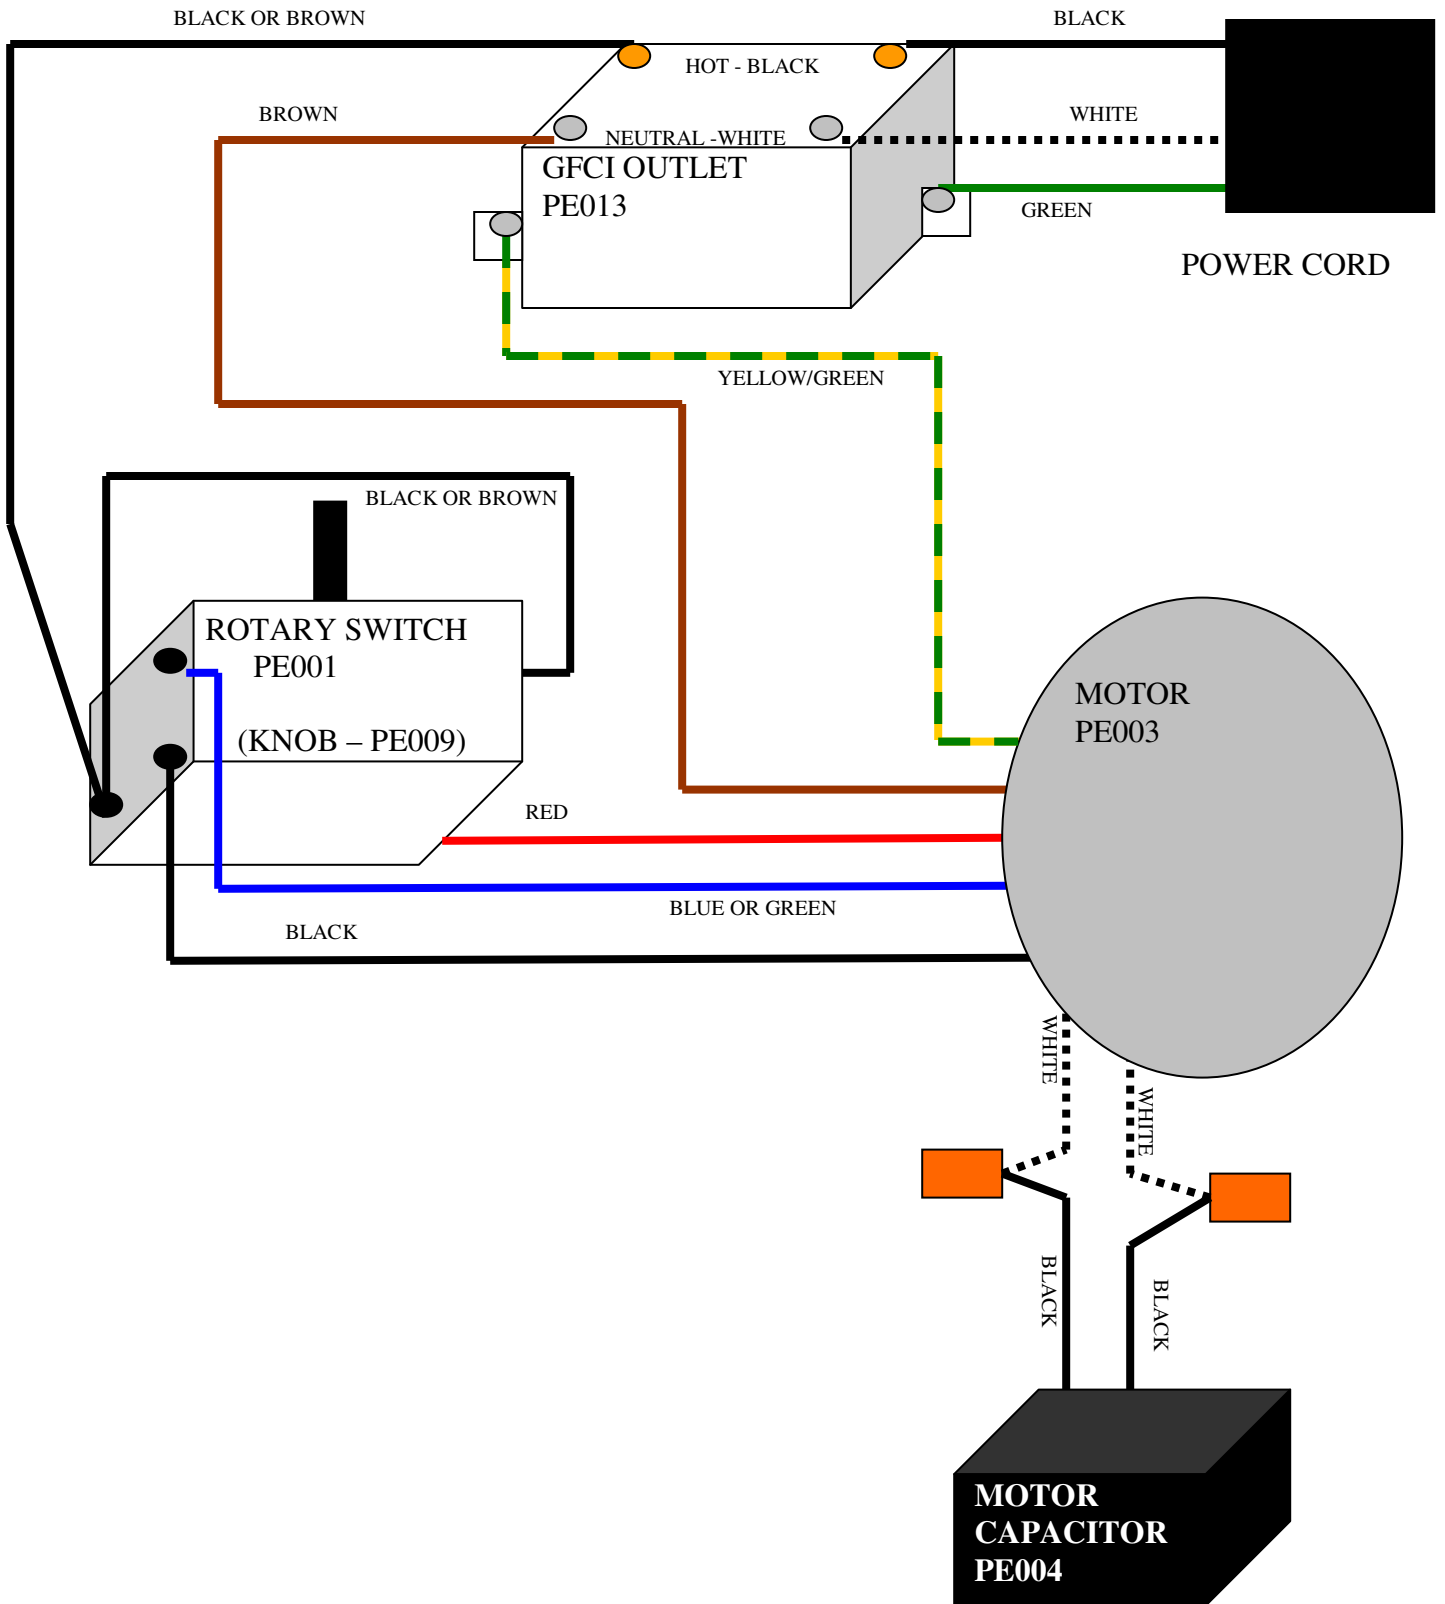

# OMNIDRY 2.9 AIR MOVER WIRING