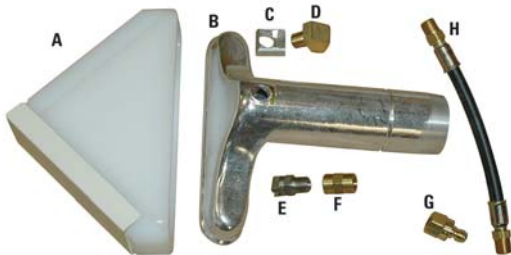

## AR54C Gekko Corner & Edge Attachment

- |    |        |                              |
|----|--------|------------------------------|
| A. | AW32   | Gekko Boot Assembly          |
| B. | NA026  | Valve Hanger                 |
| C. | NA023  | Jet Mounting Spacer          |
| D. | BR270  | 1/8" 45° Elbow               |
| E. | B630   | 1/8" Veejet                  |
| F. | BR110  | 1/8" Coupler                 |
| G. | 100005 | 1/8" Male Quick Connect      |
| H. | NM4076 | 3/16" X 3 1/2" Hose Assembly |