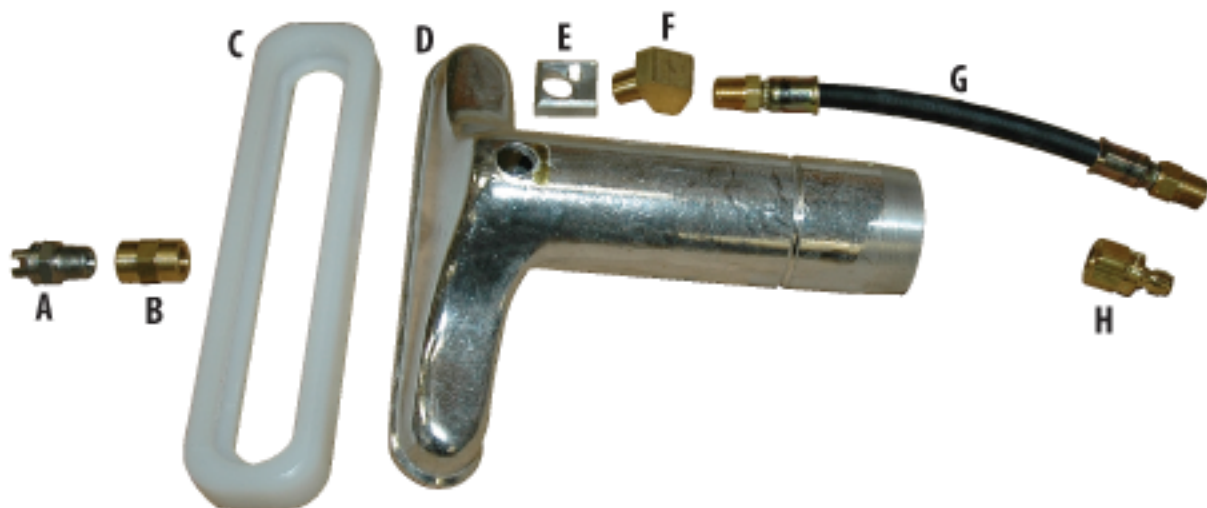

**AR54D Gekko 5.5" Head**

- |    |        |                              |
|----|--------|------------------------------|
| A. | B630   | Veejet SS 1502 Meg 1/8" MPT  |
| B. | BR110  | 1/8" Brass Coupler F-F       |
| C. | AW17   | Gekko Boot                   |
| D. | NA020  | Gekko Head                   |
| E. | NA023  | Jet Mounting Spacer          |
| F. | BR270  | 1/8" 45° Elbow               |
| G. | NM4076 | Hose Assembly 3/16" x 3 1/2" |
| H. | 100005 | 1/8" Male Quick Connect      |