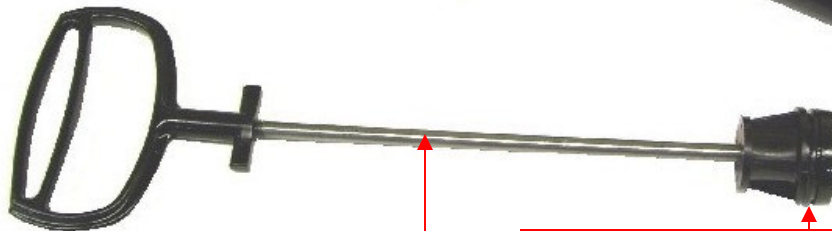

NEW STYLE AS202 & AS204 PARTS

KIT SEALS AS202 & AS204
NA2314

PRESSURE RELIEF VALVE *
NA2310

COVER *

PUMP BARREL
SPRING *

COMPLETE PUMP ASSEMBLY
NA2312

* - Items Included with
NA2312 Complete Pump
Assembly

O-RING PUMP BARREL *
NA2314B

PUMP BARREL *

PUMP HANDLE & PLUNGER ASSEMBLY *

O-RING PLUNGER SEAL *
NA2314A

CHECK VALVE *
NA2256