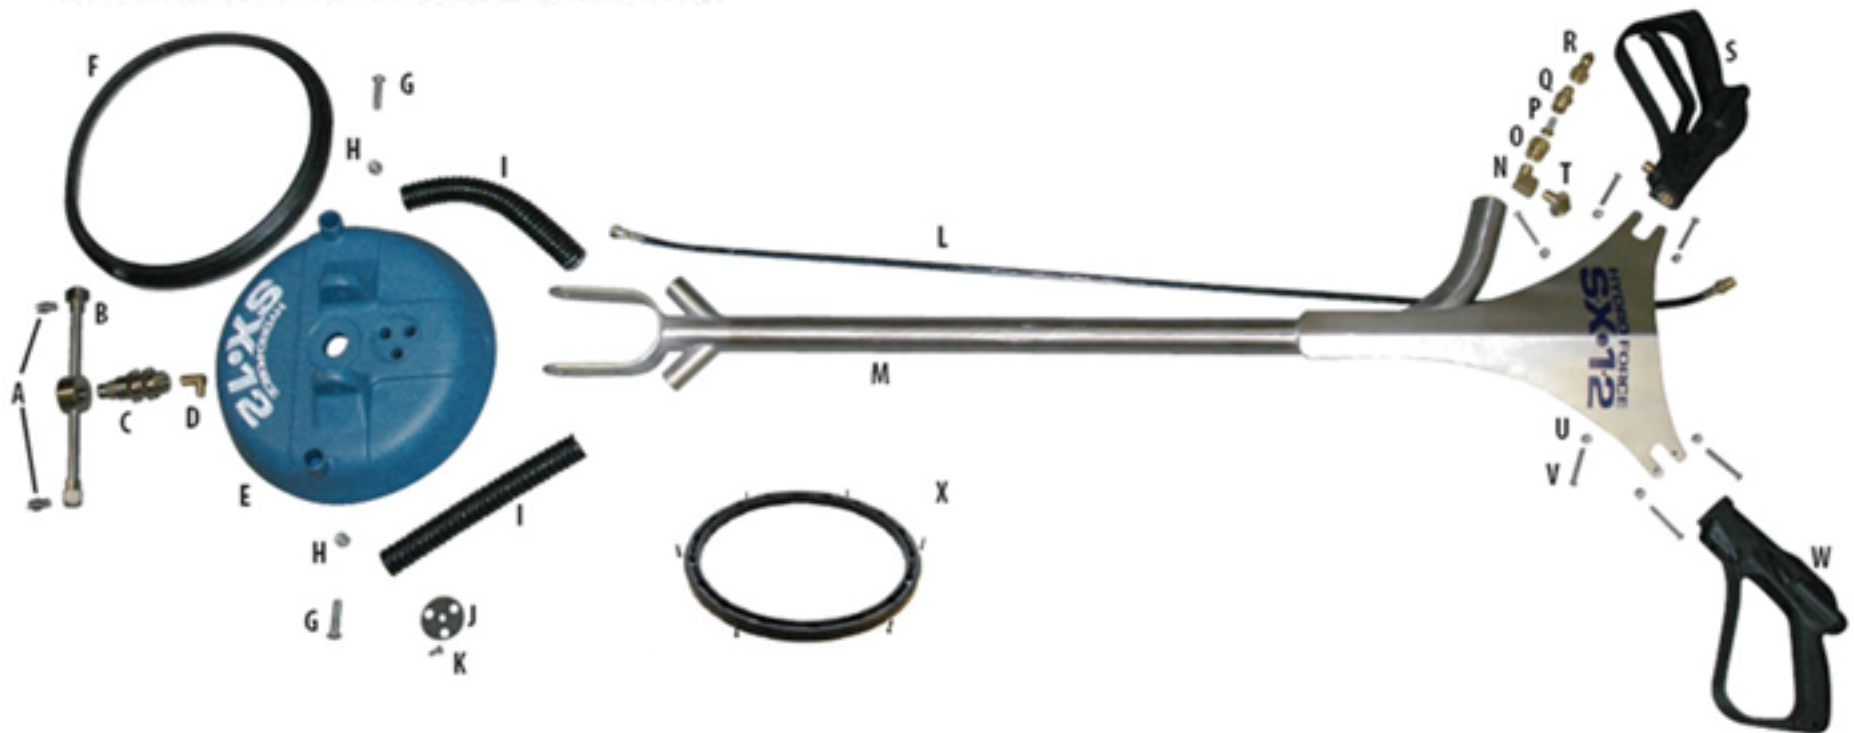

AW104 SX-12 Tile & Grout Tool

A. B632 1/8" Stainless Steel Veejet
 B. NX102 10" Tee Bar
 C. NX100 Swivel
 D. BR260 1/4" 90° Elbow
 E. NM4090 SX12 Roto Molded Head
 F. AB50 SX12 Brush Skirt
 G. NM4084 3/8" x 1 1/2" Screw
 H. NM4085 3/8" Nut

I. NM4083 Black Vac Hose - 1" x 9"
 J. NM4086 Vac Relief Ring
 K. NM4087 1/4-20 x 1/2" Screw
 L. NM4089 3/16" x 48" Hose
 M. NM4082 Handle Assembly
 N. BR282 1/4" 90° Elbow
 O. NA0804 Brass Strainer Adapter
 P. NA0803 Mesh Strainer

Q. NA0802 1/4" Strainer Body
 R. AH102 1/4" Male Quick Connect
 S. 100010 Spray Gun Handle
 T. BR272 1/4" 45° Elbow
 U. NM4081 Nut
 V. NM4080 10-32 x 1 5/8" Screw
 W. NA031B Plastic Gun Body
 X. AW104HB Hard Boot